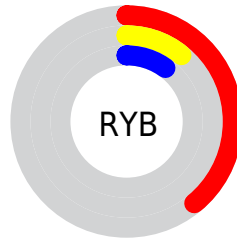

Conversions

Conversions Part 2

Format	Color
RYB	99, 27, 26
Decimal	6495002
CIELab	21.98, 32.26, 19.16
CIElCh	22, 37.521, 30.711
Yxy	3.5111, 0.5406, 0.3316
Android (android.graphics.Color)	4284685082 (0xFF631B1A)
YUV	48.4140, -11.0501, 44.3639
Hunter-Lab	18.7379, 21.7360, 8.8345

Details

The RGB color **99, 27, 26** is a dark color, and the websafe version is hex **660000**. A complement of this color would be **26, 98, 99**, and the grayscale version is **48, 48, 48**.

A 20% lighter version of the original color is **155, 76, 69**, and **48, 0, 0** is the 20% darker color. If you saturate the color by 10%, you get **99, 17, 16**, and if you desaturate by 10%, it is **99, 37, 36**.

Distribution

- Red (39%)
- Green (11%)
- Blue (10%)

- Red (39%)
- Yellow (11%)
- Blue (10%)

- Cyan (0%)
- Magenta (73%)
- Yellow (74%)
- Black (61%)

- Cyan (61%)
- Magenta (89%)
- Yellow (90%)

Brightness & Saturation Gradients