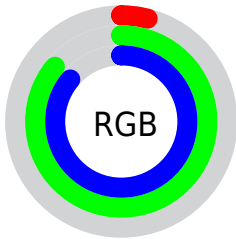

Distribution

- Red (4%)
- Green (86%)
- Blue (86%)