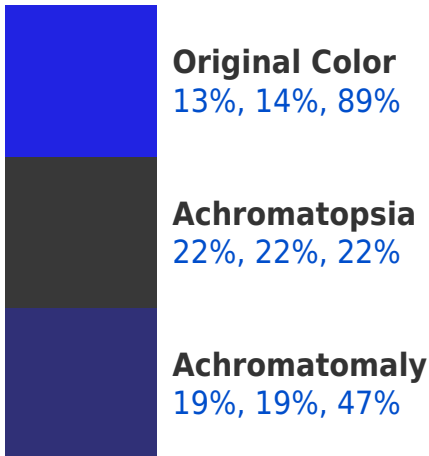

Large Text (above 18pt) WCAG AAA × Fail

Any Text WCAG AAA × Fail

If you want to check with other color combinations, try the [Color Contrast Checker](#).

RGBPercent 13%, 14%, 89%

Background

This preview shows how black text looks on a background with the RGBPercent color 13%, 14%, 89%.

This preview shows how white text looks on a background with the RGBPercent color 13%, 14%, 89%.

Color Blindness Simulation

Color vision deficiency is a very complex topic, and I could not describe the different causes any better than Wikipedia does, so if you want to learn more, you should check out their [article about color blindness](#).

Dichromacy

Tritanopia
0%, 33%, 34%

Trichromacy

Monochromacy

CSS Examples

Text

The CSS property to change the color of the text to RGBPercent 13%, 14%, 89% is called "color". The color property can be set on classes, ids or directly on the HTML element.

This example shows how text in the color `rgb(13%, 14%, 89%)` looks like.

```
.text, #text, p{  
    color:rgb(13%, 14%, 89%)  
}
```

If you want to add a text shadow in that color use the text-shadow property, you can generate a text shadow directly with our [CSS Text Shadow Generator](#).