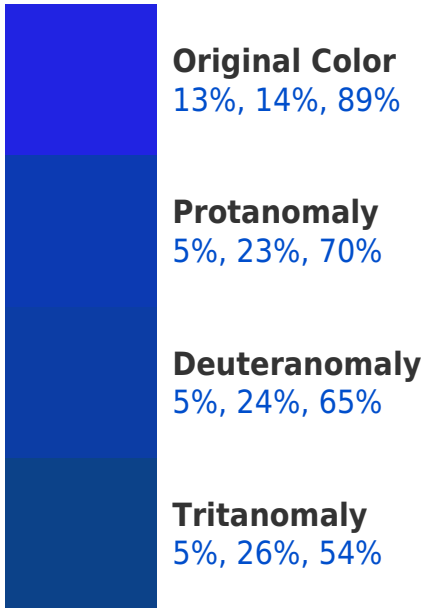

Large Text (above 18pt) WCAG AAA × Fail

Any Text WCAG AAA × Fail

If you want to check with other color combinations, try the [Color Contrast Checker](#).

RGBPercent 13%, 14%, 89%

Background

This preview shows how black text looks on a background with the RGBPercent color 13%, 14%, 89%.

This preview shows how white text looks on a background with the RGBPercent color 13%, 14%, 89%.

Color Blindness Simulation

Color vision deficiency is a very complex topic, and I could not describe the different causes any better than Wikipedia does, so if you want to learn more, you should check out their [article about color blindness](#).

Dichromacy

Tritanopia
0%, 33%, 34%

Trichromacy

Monochromacy

CSS Examples

Text

The CSS property to change the color of the text to RGBPercent 13%, 14%, 89% is called "color". The color property can be set on classes, ids or directly on the HTML element.