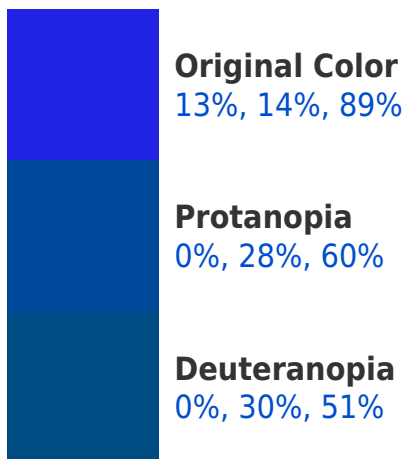

Color Blindness Simulation

Color vision deficiency is a very complex topic, and I could not describe the different causes any better than Wikipedia does, so if you want to learn more, you should check out their [article about color blindness](#).

Dichromacy