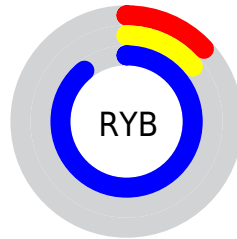

Conversions

Conversions Part 2

Format	Color
R_{YB}	33, 36, 227
Decimal	2172131
CIE _{Lab}	32.06, 63.71, -92.35
CIE _{LCh}	32, 112.193, 304.600
Yxy	7.1128, 0.1583, 0.0745
Android (android.graphics.Color)	4280362211 (0xFF2124E3)
YUV	56.8770, 83.8706, -20.9401
Hunter-Lab	26.6698, 54.4725, -144.0927

Details

The RGBPercent color **13%, 14%, 89%** is a dark color, and the websafe version is hex **0000CC**. The color can be described as dark washed blue. A complement of this color would be **89%, 88%, 13%**, and the grayscale version is **22%, 22%, 22%**.

A 20% lighter version of the original color is **47%, 34%, 100%**, and **0%, 0%, 67%** is the 20% darker color. If you saturate the color by 10%, you get **4%, 5%, 89%**, and if you desaturate by 10%, it is **22%, 23%, 89%**.

Distribution

-  Red (13%)
-  Green (14%)
-  Blue (89%)

-  Red (13%)
-  Yellow (14%)
-  Blue (89%)

-  Cyan (85%)
-  Magenta (84%)
-  Yellow (0%)
-  Black (11%)

-  Cyan (87%)
-  Magenta (86%)
-  Yellow (11%)