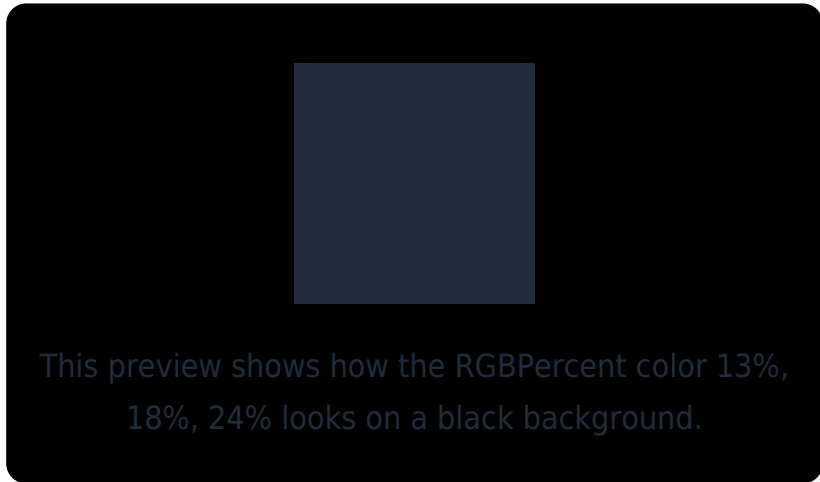

Black Background

Color Contrast Check

Large Text (above 18pt) WCAG AA × Fail

Any Text WCAG AA × Fail

Large Text (above 18pt) WCAG AAA × Fail

Any Text WCAG AAA × Fail

If you want to check with other color combinations, try the [Color Contrast Checker](#).