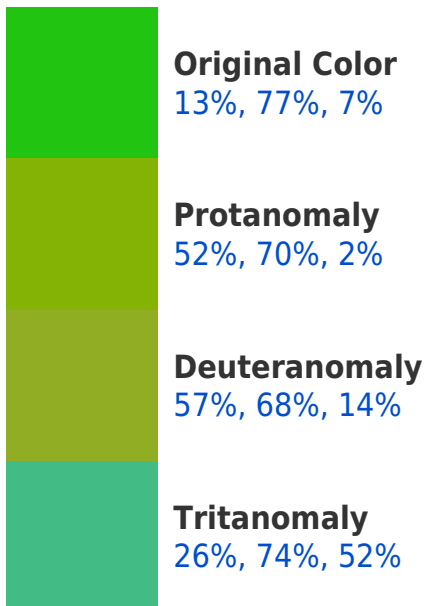

### Background

This preview shows how black text looks on a background with the RGBPercent color 13%, 77%, 7%.

This preview shows how white text looks on a background with the RGBPercent color 13%, 77%, 7%.

# Color Blindness Simulation

Color vision deficiency is a very complex topic, and I could not describe the different causes any better than Wikipedia does, so if you want to learn more, you should check out their [article about color blindness](#).

## Dichromacy

**Tritanopia**  
34%, 72%, 77%

# Trichromacy