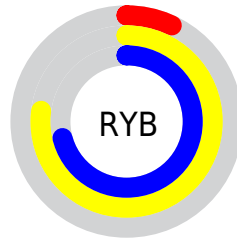

Red (7%)

Yellow (77%)

Blue (71%)