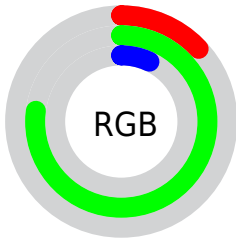

Distribution

Red (13%)

Green (77%)

Blue (7%)