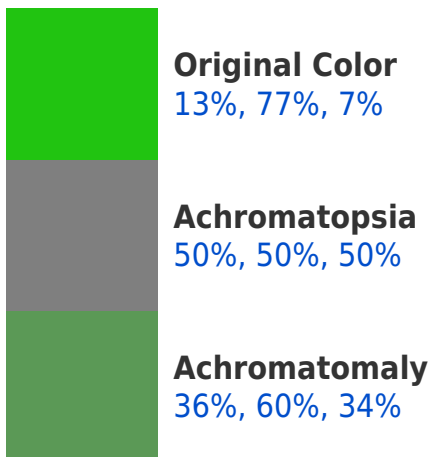

Monochromacy