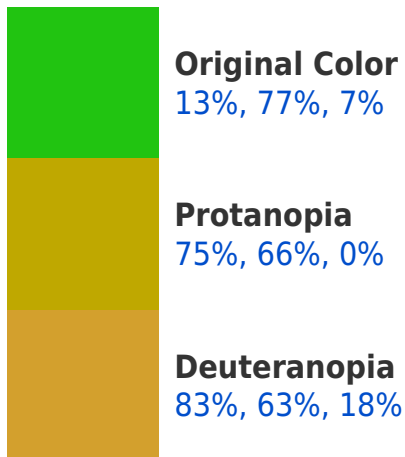

Color Blindness Simulation

Color vision deficiency is a very complex topic, and I could not describe the different causes any better than Wikipedia does, so if you want to learn more, you should check out their [article about color blindness](#).

Dichromacy