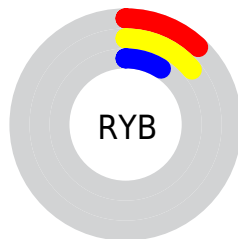

Details

The RGBPercent color **14%, 12%, 9%** is a dark color, and the websafe version is hex **333333**. A complement of this color would be **9%, 11%, 14%**, and the grayscale version is **12%, 12%, 12%**.

A 20% lighter version of the original color is **32%, 29%, 26%**, and **0%, 0%, 0%** is the 20% darker color. If you saturate the color by 10%, you get **14%, 11%, 7%**, and if you desaturate by 10%, it is **14%, 13%, 11%**.

Distribution

Red (14%)

Green (12%)

Blue (9%)

Red (12%)

Yellow (14%)

Blue (9%)

Cyan (0%)