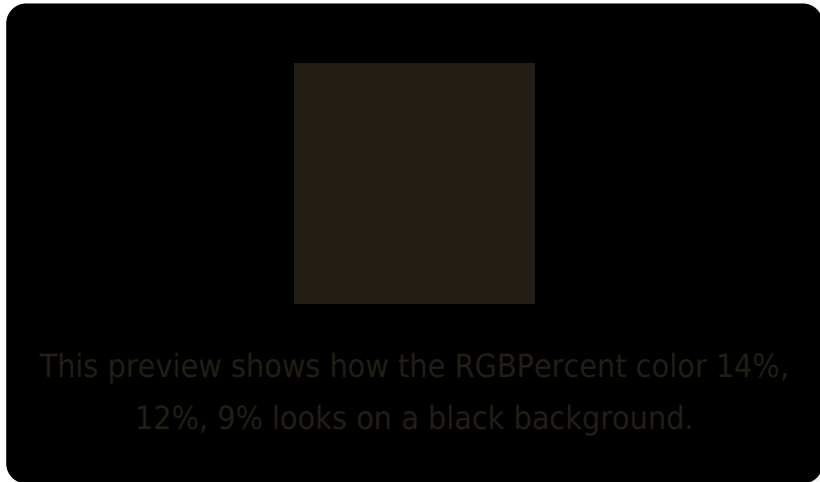

Black Background

Color Contrast Check

Large Text (above 18pt) WCAG AA × Fail

Any Text WCAG AA × Fail

Large Text (above 18pt) WCAG AAA × Fail

Any Text WCAG AAA × Fail

If you want to check with other color combinations, try the [Color Contrast Checker](#).