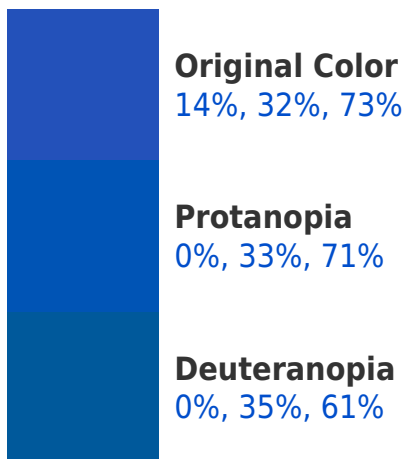

# RGBPercent 14%, 32%, 73%

## Background

This preview shows how black text looks on a background with the RGBPercent color 14%, 32%, 73%.

This preview shows how white text looks on a background with the RGBPercent color 14%, 32%, 73%.

# Color Blindness Simulation

Color vision deficiency is a very complex topic, and I could not describe the different causes any better than Wikipedia does, so if you want to learn more, you should check out their [article about color blindness](#).

## Dichromacy