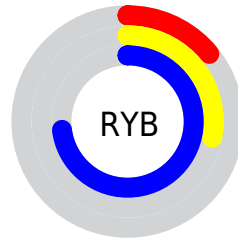

- Red (14%)
- Yellow (28%)
- Blue (73%)