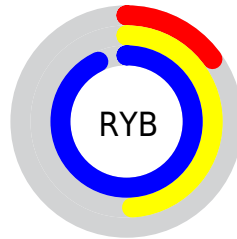

- Red (15%)
- Yellow (49%)
- Blue (93%)