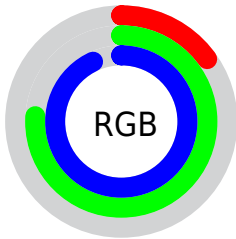

Distribution

- Red (15%)
- Green (76%)
- Blue (93%)