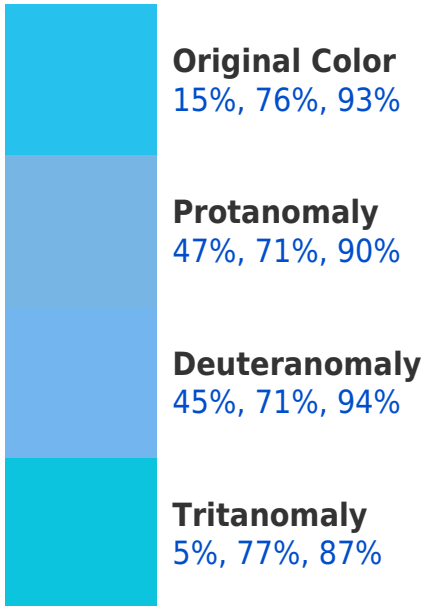

RGBPercent 15%, 76%, 93%

Background

This preview shows how black text looks on a background with the RGBPercent color 15%, 76%, 93%.

This preview shows how white text looks on a background with the RGBPercent color 15%, 76%, 93%.

Color Blindness Simulation

Color vision deficiency is a very complex topic, and I could not describe the different causes any better than Wikipedia does, so if you want to learn more, you should check out their [article about color blindness](#).

Dichromacy

Tritanopia
0%, 77%, 84%

Trichromacy

Monochromacy

CSS Examples

Text

The CSS property to change the color of the text to RGBPercent 15%, 76%, 93% is called "color". The color property can be set on classes, ids or directly on the HTML element.

This example shows how text in the color `rgb(15%, 76%, 93%)` looks like.

```
.text, #text, p{  
    color:rgb(15%, 76%, 93%)  
}
```

If you want to add a text shadow in that color use the text-shadow property, you can generate a text shadow directly with our [CSS Text Shadow Generator](#).