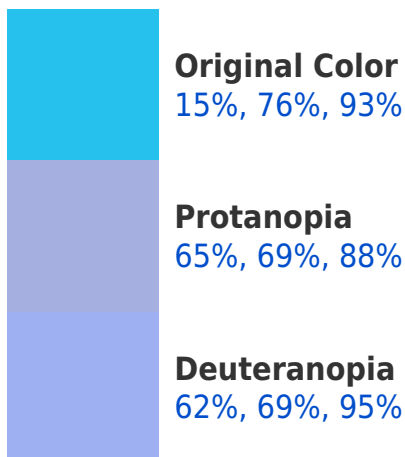

Color Blindness Simulation

Color vision deficiency is a very complex topic, and I could not describe the different causes any better than Wikipedia does, so if you want to learn more, you should check out their [article about color blindness](#).

Dichromacy