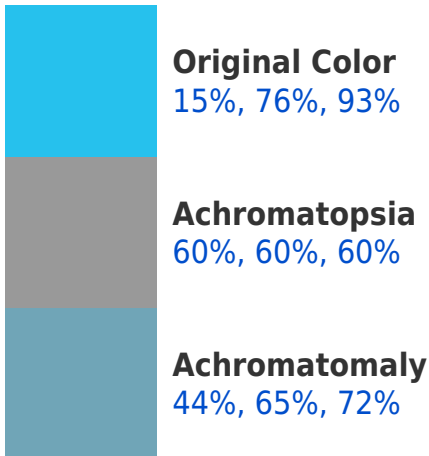

RGBPercent 15%, 76%, 93%

Background

This preview shows how black text looks on a background with the RGBPercent color 15%, 76%, 93%.

This preview shows how white text looks on a background with the RGBPercent color 15%, 76%, 93%.

Color Blindness Simulation

Color vision deficiency is a very complex topic, and I could not describe the different causes any better than Wikipedia does, so if you want to learn more, you should check out their [article about color blindness](#).

Dichromacy

Tritanopia
0%, 77%, 84%

Trichromacy

Monochromacy

CSS Examples

Text

The CSS property to change the color of the text to RGBPercent 15%, 76%, 93% is called "color". The color property can be set on classes, ids or directly on the HTML element.

This example shows how text in the color `rgb(15%, 76%, 93%)` looks like.

```
.text, #text, p{  
    color:rgb(15%, 76%, 93%)  
}
```

If you want to add a text shadow in that color use the text-shadow property, you can generate a text shadow directly with our [CSS Text Shadow Generator](#).