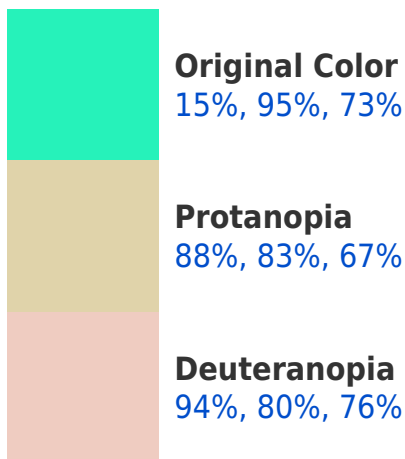

95%, 32%, 15%

48%, 43%, 45%

73%, 0%, 20%

23%, 0%, 6%

Previews

White Background

This preview shows how the RGBPercent color 15%, 95%, 73% looks on a white background.

Color Contrast Check

RGBPercent 15%, 95%, 73%

Background

This preview shows how black text looks on a background with the RGBPercent color 15%, 95%, 73%.

This preview shows how white text looks on a background with the RGBPercent color 15%, 95%, 73%.

Color Blindness Simulation

Color vision deficiency is a very complex topic, and I could not describe the different causes any better than Wikipedia does, so if you want to learn more, you should check out their [article about color blindness](#).

Dichromacy

Tritanopia
33%, 91%, 99%

Trichromacy

Original Color

15%, 95%, 73%

Protanomaly

62%, 87%, 69%

Deuteranomaly