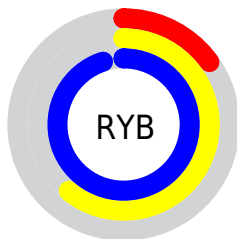

- Red (15%)
- Yellow (61%)
- Blue (95%)