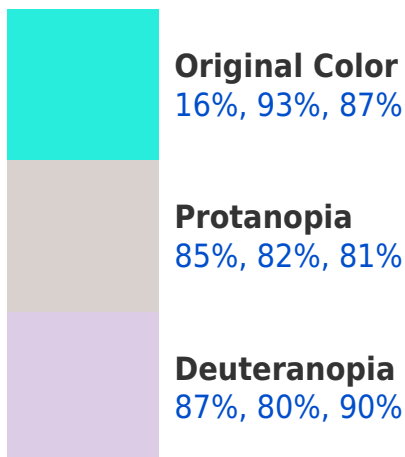

93%, 48%, 16%

47%, 42%, 43%

72%, 0%, 5%

22%, 0%, 2%

Previews

White Background

This preview shows how the RGBPercent color 16%, 93%, 87% looks on a white background.

Color Contrast Check

RGBPercent 16%, 93%, 87%

Background

This preview shows how black text looks on a background with the RGBPercent color 16%, 93%, 87%.

This preview shows how white text looks on a background with the RGBPercent color 16%, 93%, 87%.

Color Blindness Simulation

Color vision deficiency is a very complex topic, and I could not describe the different causes any better than Wikipedia does, so if you want to learn more, you should check out their [article about color blindness](#).

Dichromacy

Tritanopia
26%, 91%, 99%

Trichromacy

Original Color

16%, 93%, 87%

Protanomaly

60%, 86%, 83%

Deuteranomaly