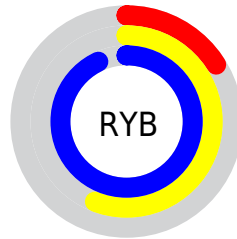

- Red (16%)
- Yellow (56%)
- Blue (93%)