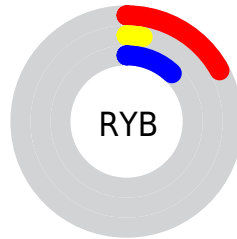

## Conversions Part 2

<b>Format</b>	<b>Color</b>
<b>R<sub>YB</sub></b>	43, 8, 31
Decimal	2820127
CIE <sub>Lab</sub>	7.08, 21.18, -6.49
CIE <sub>LCh</sub>	7, 22.150, 342.962
Yxy	0.7841, 0.3850, 0.2260
Android (android.graphics.Color)	4281010207 (0xFF2B081F)
YUV	21.0870, 4.8871, 19.2177
Hunter-Lab	8.8549, 11.4378, -2.8393

# Details

The RGBPercent color **17%, 3%, 12%** is a dark color, and the websafe version is hex **330033**. A complement of this color would be **3%, 17%, 8%**, and the grayscale version is **8%, 8%, 8%**.

A 20% lighter version of the original color is **35%, 20%, 29%**, and **0%, 0%, 0%** is the 20% darker color. If you saturate the color by 10%, you get **17%, 1%, 11%**, and if you desaturate by 10%, it is **17%, 5%, 13%**.

# Distribution

- Red (17%)
- Green (3%)
- Blue (12%)

- Red (17%)
- Yellow (3%)
- Blue (12%)

- Cyan (0%)
- Magenta (82%)
- Yellow (29%)
- Black (83%)

- Cyan (83%)
- Magenta (97%)
- Yellow (88%)