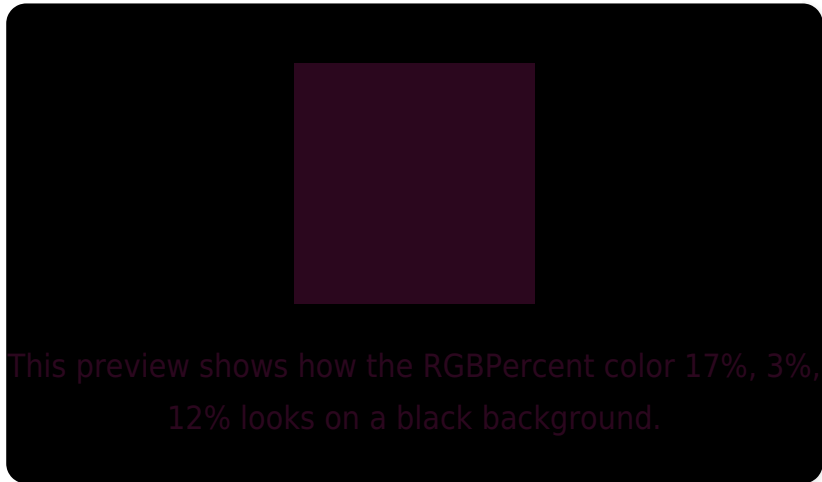

## White Background

This preview shows how the RGBPercent color 17%, 3%, 12% looks on a white background.

# Black Background