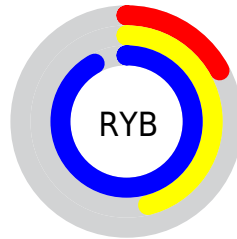

- Red (17%)
- Yellow (46%)
- Blue (92%)