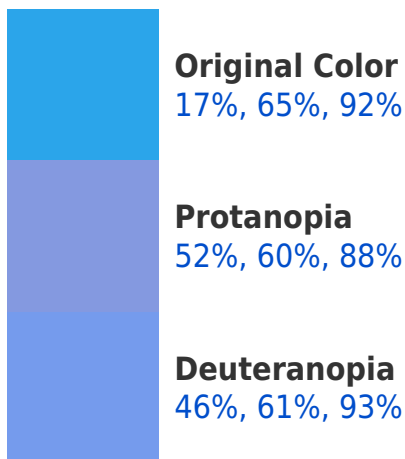

Color Blindness Simulation

Color vision deficiency is a very complex topic, and I could not describe the different causes any better than Wikipedia does, so if you want to learn more, you should check out their [article about color blindness](#).

Dichromacy