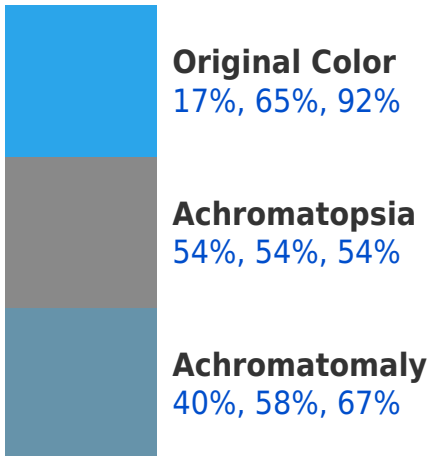

Monochromacy