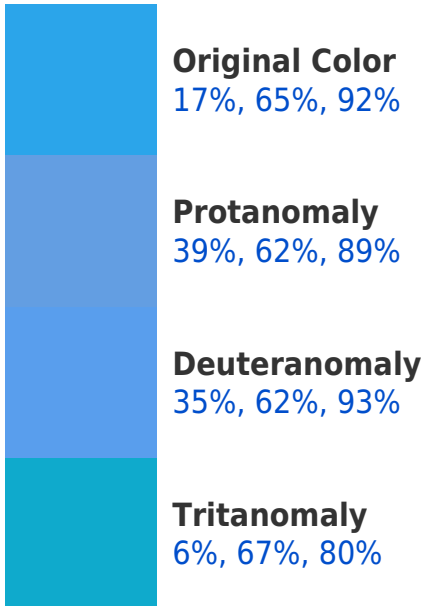

## Background

This preview shows how black text looks on a background with the RGBPercent color 17%, 65%, 92%.

This preview shows how white text looks on a background with the RGBPercent color 17%, 65%, 92%.

# Color Blindness Simulation

Color vision deficiency is a very complex topic, and I could not describe the different causes any better than Wikipedia does, so if you want to learn more, you should check out their [article about color blindness](#).

## Dichromacy

**Tritanopia**  
0%, 68%, 73%

# Trichromacy