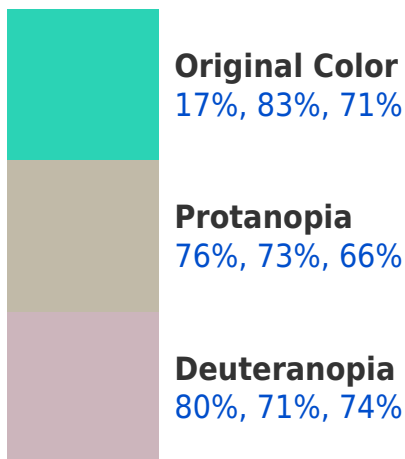

83%, 38%, 17%

42%, 38%, 38%

67%, 0%, 12%

17%, 0%, 3%

Previews

White Background

This preview shows how the RGBPercent color 17%, 83%, 71% looks on a white background.

Color Contrast Check

RGBPercent 17%, 83%, 71%

Background

This preview shows how black text looks on a background with the RGBPercent color 17%, 83%, 71%.

This preview shows how white text looks on a background with the RGBPercent color 17%, 83%, 71%.

Color Blindness Simulation

Color vision deficiency is a very complex topic, and I could not describe the different causes any better than Wikipedia does, so if you want to learn more, you should check out their [article about color blindness](#).

Dichromacy

Tritanopia
28%, 81%, 87%

Trichromacy

Original Color

17%, 83%, 71%

Protanomaly

55%, 77%, 68%

Deuteranomaly