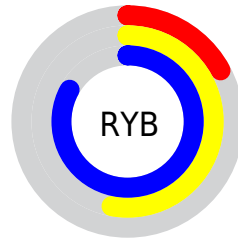

- Red (17%)
- Yellow (53%)
- Blue (83%)