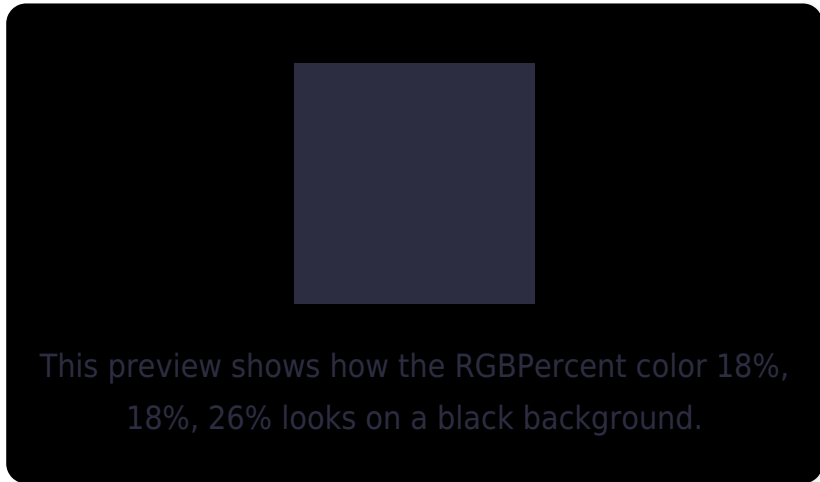

Black Background

Color Contrast Check

Large Text (above 18pt) WCAG AA × Fail

Any Text WCAG AA × Fail

Large Text (above 18pt) WCAG AAA × Fail

Any Text WCAG AAA × Fail

If you want to check with other color combinations, try the [Color Contrast Checker](#).