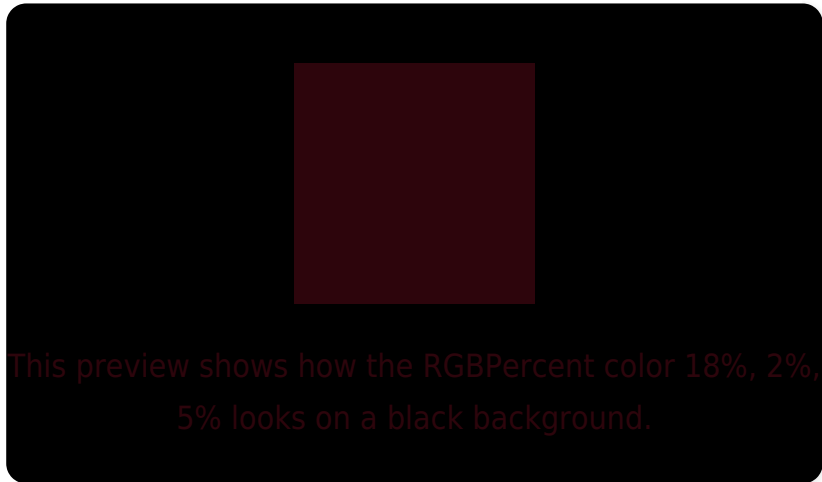

## White Background

This preview shows how the RGBPercent color 18%, 2%, 5% looks on a white background.

# Black Background