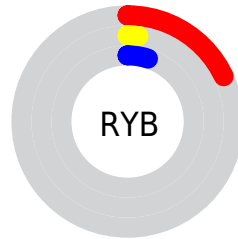

## Conversions Part 2

<b>Format</b>	<b>Color</b>
<a href="#">RYB</a>	<a href="#">46, 5, 13</a>
Decimal	<a href="#">3015949</a>
CIELab	<a href="#">6.48, 21.07, 4.81</a>
CIELCh	<a href="#">6, 21.613, 12.861</a>
Yxy	<a href="#">0.7177, 0.5178, 0.2976</a>
Android (android.graphics.Color)	<a href="#">4281206029 (0xFF2E050D)</a>
YUV	<a href="#">18.1710, -2.5493, 24.4060</a>
Hunter-Lab	<a href="#">8.4714, 11.4843, 2.8150</a>

# Details

The RGBPercent color **18%, 2%, 5%** is a dark color, and the websafe version is hex **330000**. A complement of this color would be **2%, 18%, 15%**, and the grayscale version is **7%, 7%, 7%**.

A 20% lighter version of the original color is **37%, 19%, 22%**, and **0%, 0%, 0%** is the 20% darker color. If you saturate the color by 10%, you get **18%, 0%, 4%**, and if you desaturate by 10%, it is **18%, 4%, 6%**.

# Distribution

Red (18%)

Green (2%)

Blue (5%)

Red (18%)

Yellow (2%)

Blue (5%)

Cyan (0%)