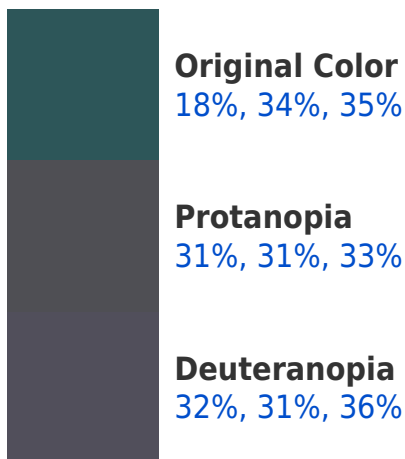

Color Contrast Check

Large Text (above 18pt) WCAG AA × Fail

Any Text WCAG AA × Fail

Large Text (above 18pt) WCAG AAA × Fail

Any Text WCAG AAA × Fail

If you want to check with other color combinations, try the [Color Contrast Checker](#).

RGBPercent 18%, 34%, 35%

Background

This preview shows how black text looks on a background with the RGBPercent color 18%, 34%, 35%.

This preview shows how white text looks on a background with the RGBPercent color 18%, 34%, 35%.

Color Blindness Simulation

Color vision deficiency is a very complex topic, and I could not describe the different causes any better than Wikipedia does, so if you want to learn more, you should check out their [article about color blindness](#).

Dichromacy

Tritanopia
18%, 34%, 36%

Trichromacy

Original Color

18%, 34%, 35%

Protanomaly

27%, 32%, 34%

Deuteranomaly