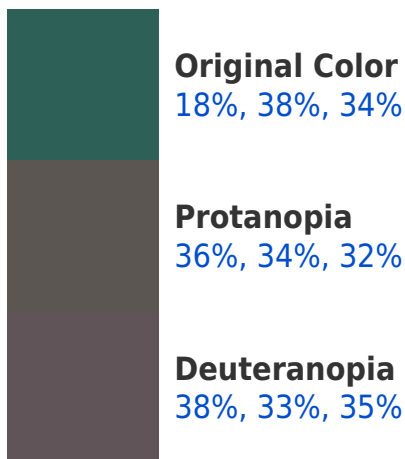

Any Text WCAG AAA ✓ Pass

Black Background

This preview shows how the RGBPercent color 18%, 38%, 34% looks on a black background.

Color Contrast Check

Large Text (above 18pt) WCAG AA × Fail

Any Text WCAG AA × Fail

Large Text (above 18pt) WCAG AAA × Fail

Any Text WCAG AAA × Fail

If you want to check with other color combinations, try the [Color Contrast Checker](#).

RGBPercent 18%, 38%, 34%

Background

This preview shows how black text looks on a background with the RGBPercent color 18%, 38%, 34%.

This preview shows how white text looks on a background with the RGBPercent color 18%, 38%, 34%.

Color Blindness Simulation

Color vision deficiency is a very complex topic, and I could not describe the different causes any better than Wikipedia does, so if you want to learn more, you should check out their [article about color blindness](#).

Dichromacy

Tritanopia
20%, 37%, 40%

Trichromacy

Original Color

18%, 38%, 34%

Protanomaly

29%, 36%, 33%

Deuteranomaly