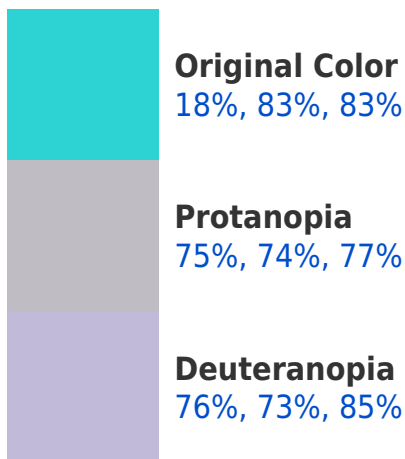

Color Blindness Simulation

Color vision deficiency is a very complex topic, and I could not describe the different causes any better than Wikipedia does, so if you want to learn more, you should check out their [article about color blindness](#).

Dichromacy