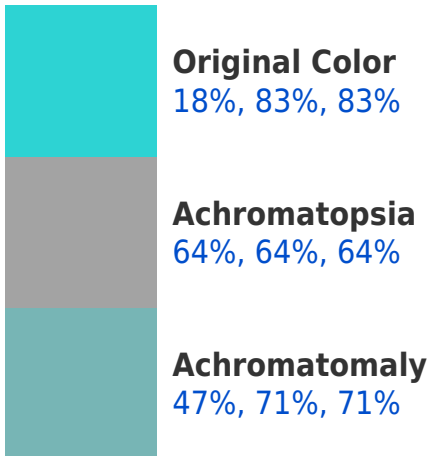

RGBPercent 18%, 83%, 83%

Background

This preview shows how black text looks on a background with the RGBPercent color 18%, 83%, 83%.

This preview shows how white text looks on a background with the RGBPercent color 18%, 83%, 83%.

Color Blindness Simulation

Color vision deficiency is a very complex topic, and I could not describe the different causes any better than Wikipedia does, so if you want to learn more, you should check out their [article about color blindness](#).

Dichromacy

Tritanopia
23%, 82%, 89%

Trichromacy

Monochromacy

CSS Examples

Text

The CSS property to change the color of the text to RGBPercent 18%, 83%, 83% is called "color". The color property can be set on classes, ids or directly on the HTML element.

This example shows how text in the color `rgb(18%, 83%, 83%)` looks like.

```
.text, #text, p{  
    color:rgb(18%, 83%, 83%)  
}
```

If you want to add a text shadow in that color use the text-shadow property, you can generate a text shadow directly with our [CSS Text Shadow Generator](#).