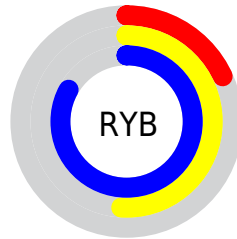

- Red (18%)
- Yellow (51%)
- Blue (83%)