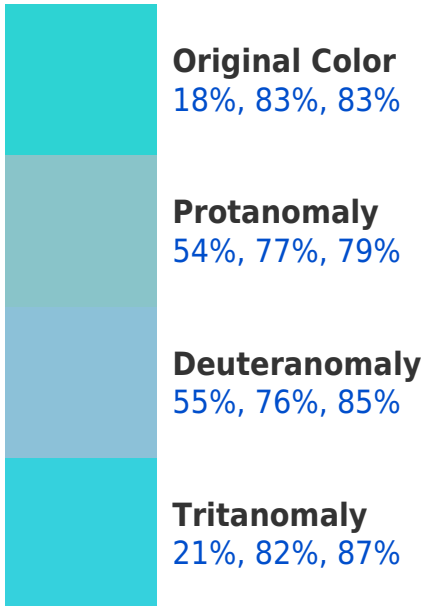

RGBPercent 18%, 83%, 83%

Background

This preview shows how black text looks on a background with the RGBPercent color 18%, 83%, 83%.

This preview shows how white text looks on a background with the RGBPercent color 18%, 83%, 83%.

Color Blindness Simulation

Color vision deficiency is a very complex topic, and I could not describe the different causes any better than Wikipedia does, so if you want to learn more, you should check out their [article about color blindness](#).

Dichromacy

Tritanopia
23%, 82%, 89%

Trichromacy

Monochromacy

CSS Examples

Text

The CSS property to change the color of the text to RGBPercent 18%, 83%, 83% is called "color". The color property can be set on classes, ids or directly on the HTML element.

This example shows how text in the color `rgb(18%, 83%, 83%)` looks like.

```
.text, #text, p{  
    color:rgb(18%, 83%, 83%)  
}
```

If you want to add a text shadow in that color use the text-shadow property, you can generate a text shadow directly with our [CSS Text Shadow Generator](#).