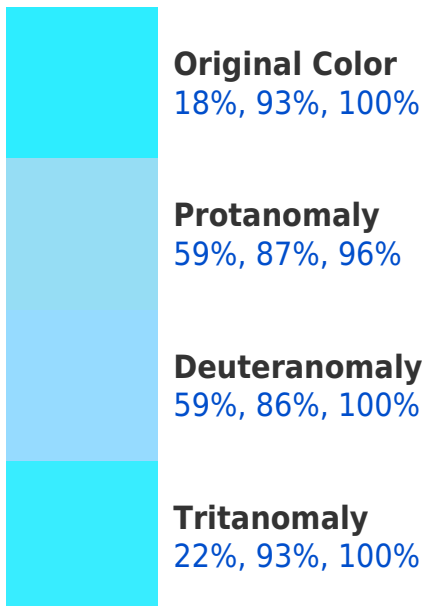

Large Text (above 18pt) WCAG AAA ✓ Pass

Any Text WCAG AAA ✓ Pass

If you want to check with other color combinations, try the [Color Contrast Checker](#).

RGBPercent 18%, 93%, 100%

Background

This preview shows how black text looks on a background with the RGBPercent color 18%, 93%, 100%.

This preview shows how white text looks on a background with the RGBPercent color 18%, 93%, 100%.

100%.

Color Blindness Simulation

Color vision deficiency is a very complex topic, and I could not describe the different causes any better than Wikipedia does, so if you want to learn more, you should check out their [article about color blindness](#).

Dichromacy

Tritanopia
25%, 93%, 100%

Trichromacy

Monochromacy

CSS Examples

Text

The CSS property to change the color of the text to RGBPercent 18%, 93%, 100% is called "color". The color property can be set on classes, ids or directly on the HTML element.

This example shows how text in the color `rgb(18%, 93%, 100%)` looks like.

```
.text, #text, p{  
    color:rgb(18%, 93%, 100%)  
}
```

If you want to add a text shadow in that color use the text-shadow property, you can generate a text shadow directly with our [CSS Text Shadow Generator](#).