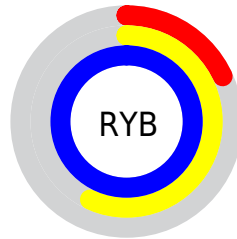

- Red (18%)
- Yellow (57%)
- Blue (100%)