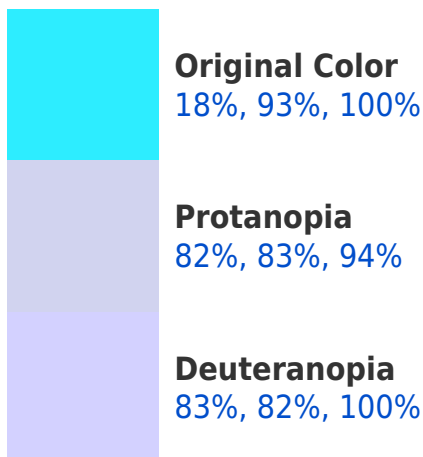

Color Blindness Simulation

Color vision deficiency is a very complex topic, and I could not describe the different causes any better than Wikipedia does, so if you want to learn more, you should check out their [article about color blindness](#).

Dichromacy