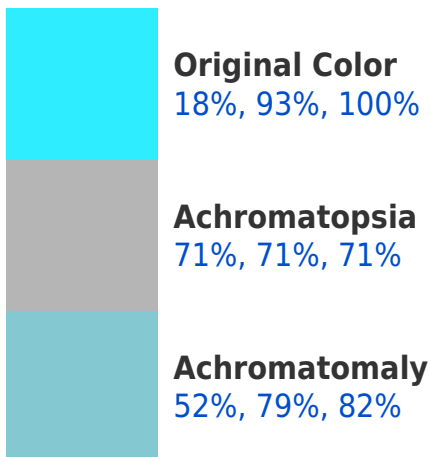

Large Text (above 18pt) WCAG AAA ✓ Pass

Any Text WCAG AAA ✓ Pass

If you want to check with other color combinations, try the [Color Contrast Checker](#).

RGBPercent 18%, 93%, 100%

Background

This preview shows how black text looks on a background with the RGBPercent color 18%, 93%, 100%.

This preview shows how white text looks on a background with the RGBPercent color 18%, 93%, 100%.

100%.

Color Blindness Simulation

Color vision deficiency is a very complex topic, and I could not describe the different causes any better than Wikipedia does, so if you want to learn more, you should check out their [article about color blindness](#).

Dichromacy

Tritanopia
25%, 93%, 100%

Trichromacy

Monochromacy

CSS Examples

Text

The CSS property to change the color of the text to RGBPercent 18%, 93%, 100% is called "color". The color property can be set on classes, ids or directly on the HTML element.

This example shows how text in the color `rgb(18%, 93%, 100%)` looks like.

```
.text, #text, p{  
    color:rgb(18%, 93%, 100%)  
}
```

If you want to add a text shadow in that color use the text-shadow property, you can generate a text shadow directly with our [CSS Text Shadow Generator](#).