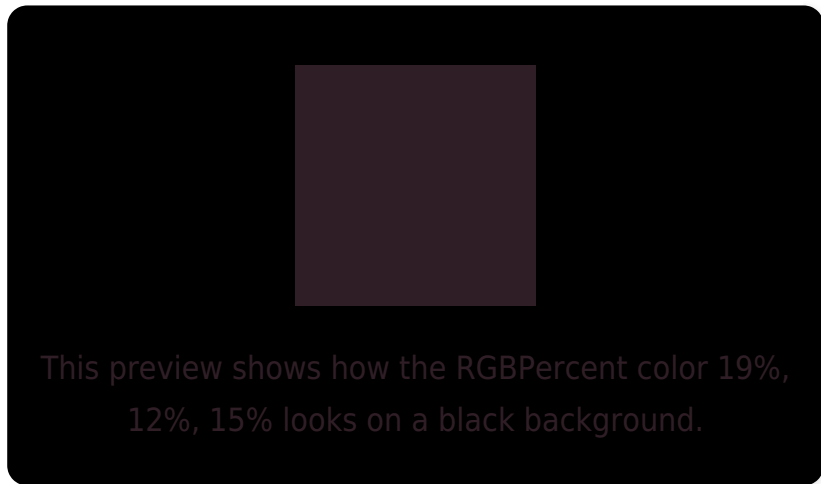

Black Background

Color Contrast Check

Large Text (above 18pt) WCAG AA × Fail

Any Text WCAG AA × Fail

Large Text (above 18pt) WCAG AAA × Fail

Any Text WCAG AAA × Fail

If you want to check with other color combinations, try the [Color Contrast Checker](#).