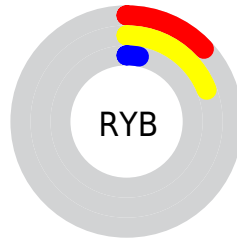

## Conversions Part 2

<b>Format</b>	<b>Color</b>
<a href="#">RYB</a>	<a href="#">32, 48, 8</a>
Decimal	<a href="#">3154184</a>
CIELab	<a href="#">14.13, 4.15, 17.76</a>
CIELCh	<a href="#">14, 18.239, 76.850</a>
Yxy	<a href="#">1.7522, 0.4526, 0.4333</a>
Android (android.graphics.Color)	<a href="#">4281344264 (0xFF302108)</a>
YUV	<a href="#">34.6350, -13.1311, 11.7211</a>
Hunter-Lab	<a href="#">13.2371, 1.5151, 7.1992</a>

# Details

The RGBPercent color **19%, 13%, 3%** is a dark color, and the websafe version is hex **333300**. A complement of this color would be **3%, 9%, 19%**, and the grayscale version is **14%, 14%, 14%**.

A 20% lighter version of the original color is **38%, 30%, 20%**, and **0%, 0%, 0%** is the 20% darker color. If you saturate the color by 10%, you get **19%, 12%, 1%**, and if you desaturate by 10%, it is **19%, 14%, 5%**.

# Distribution

Red (19%)

Green (13%)

Blue (3%)

Red (13%)

Yellow (19%)

Blue (3%)

Cyan (0%)