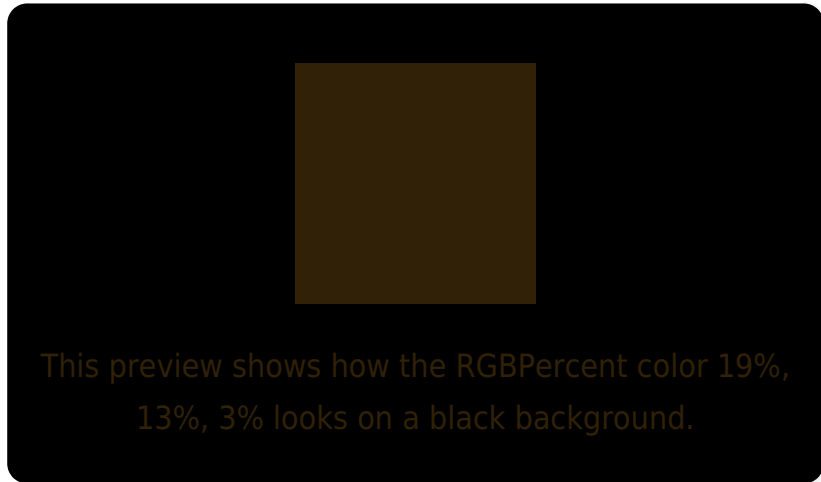

## White Background

This preview shows how the RGBPercent color 19%, 13%, 3% looks on a white background.

# Black Background