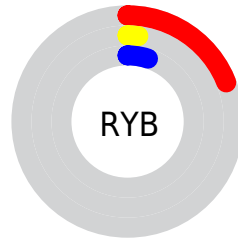

A 20% lighter version of the original color is **38%, 20%, 22%**, and **0%, 0%, 0%** is the 20% darker color. If you saturate the color by 10%, you get **19%, 0%, 4%**, and if you desaturate by 10%, it is **19%, 4%, 7%**.

# Distribution

Red (19%)

Green (2%)

Blue (5%)

Red (19%)

Yellow (2%)

Blue (5%)

Cyan (0%)