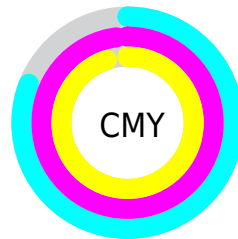

# Details

The RGBPercent color **19%, 2%, 5%** is a dark color, and the websafe version is hex **330000**. A complement of this color would be **2%, 19%, 16%**, and the grayscale version is **7%, 7%, 7%**.

A 20% lighter version of the original color is **38%, 20%, 22%**, and **0%, 0%, 0%** is the 20% darker color. If you saturate the color by 10%, you get **19%, 0%, 4%**, and if you desaturate by 10%, it is **19%, 4%, 7%**.

# Distribution

Red (19%)

Green (2%)

Blue (5%)

Red (19%)

Yellow (2%)

Blue (5%)

Cyan (0%)

Magenta (89%)

Yellow (74%)

Black (81%)

Cyan (81%)

Magenta (98%)

Yellow (95%)