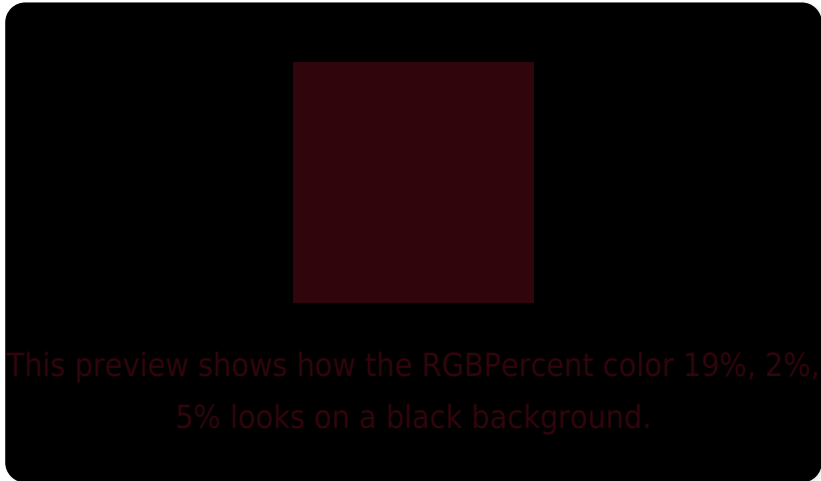

## White Background

This preview shows how the RGBPercent color 19%, 2%, 5% looks on a white background.

# Black Background