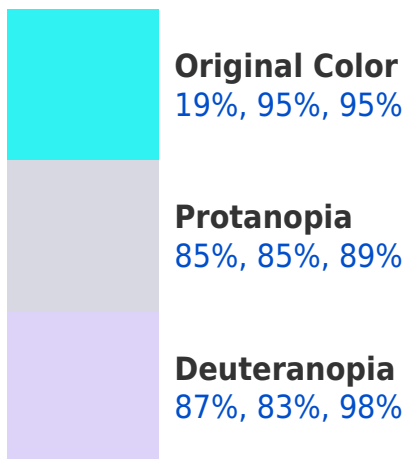

Any Text WCAG AAA × Fail

Black Background

This preview shows how the RGBPercent color 19%, 95%, 95% looks on a black background.

Color Contrast Check

Large Text (above 18pt) WCAG AA ✓ Pass

Any Text WCAG AA ✓ Pass

Large Text (above 18pt) WCAG AAA ✓ Pass

Any Text WCAG AAA ✓ Pass

If you want to check with other color combinations, try the [Color Contrast Checker](#).

RGBPercent 19%, 95%, 95%

Background

This preview shows how black text looks on a background with the RGBPercent color 19%, 95%, 95%.

This preview shows how white text looks on a background with the RGBPercent color 19%, 95%, 95%.

Color Blindness Simulation

Color vision deficiency is a very complex topic, and I could not describe the different causes any better than Wikipedia does, so if you want to learn more, you should check out their [article about color blindness](#).

Dichromacy

Tritanopia
38%, 93%, 100%

Trichromacy

Original Color

19%, 95%, 95%

Protanomaly

61%, 89%, 91%

Deuteranomaly