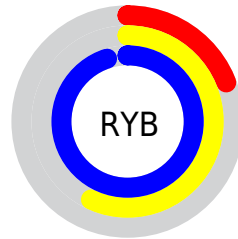

Conversions

Conversions Part 2

Format	Color
RYB	48, 145, 242
Decimal	3207922
CIELab	87.35, -44.19, -13.10
CIELCh	87, 46.090, 196.512
Yxy	70.7184, 0.2284, 0.3288
Android (android.graphics.Color)	4281398002 (0xFF30F2F2)
YUV	183.9940, 28.5970, -119.2667
Hunter-Lab	84.0942, -42.8776, -8.2977

Details

The RGBPercent color **19%, 95%, 95%** is a light color, and the websafe version is hex **33FFFF**. The color can be described as light washed cyan. A complement of this color would be **95%, 19%, 19%**, and the grayscale version is **72%, 72%, 72%**.

A 20% lighter version of the original color is **51%, 100%, 100%**, and **0%, 73%, 73%** is the 20% darker color. If you saturate the color by 10%, you get **9%, 95%, 95%**, and if you desaturate by 10%, it is **29%, 95%, 95%**.

Distribution

Red (19%)

Green (95%)

Blue (95%)

Red (19%)

Yellow (57%)

Blue (95%)

Cyan (80%)