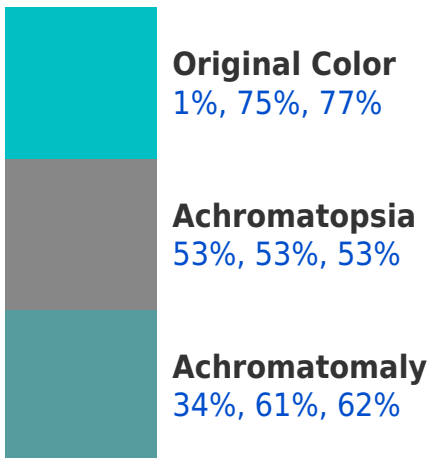

## Background

This preview shows how black text looks on a background with the RGBPercent color 1%, 75%, 77%.

This preview shows how white text looks on a background with the RGBPercent color 1%, 75%, 77%.

## Dichromacy

**Tritanopia**  
11%, 75%, 80%

# Trichromacy

# Monochromacy