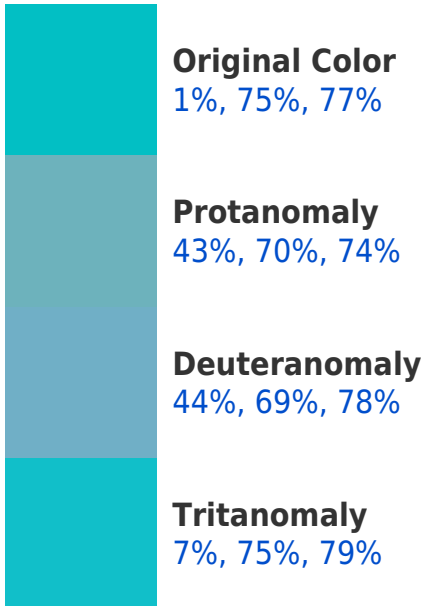

## Background

This preview shows how black text looks on a background with the RGBPercent color 1%, 75%, 77%.

This preview shows how white text looks on a background with the RGBPercent color 1%, 75%, 77%.

# Color Blindness Simulation

Color vision deficiency is a very complex topic, and I could not describe the different causes any better than Wikipedia does, so if you want to learn more, you should check out their [article about color blindness](#).

## Dichromacy

**Tritanopia**  
11%, 75%, 80%

# Trichromacy