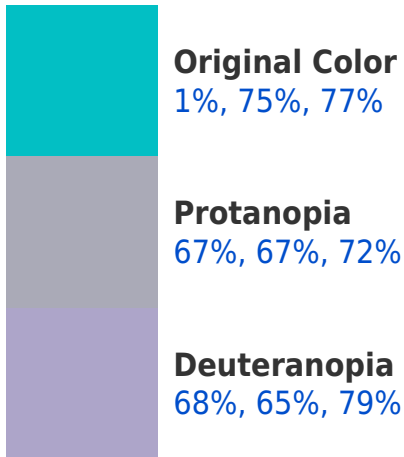

Color Blindness Simulation

Color vision deficiency is a very complex topic, and I could not describe the different causes any better than Wikipedia does, so if you want to learn more, you should check out their [article about color blindness](#).

Dichromacy