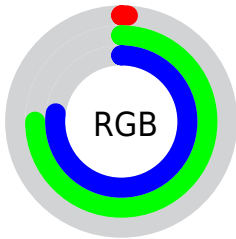

Distribution

- Red (1%)
- Green (75%)
- Blue (77%)