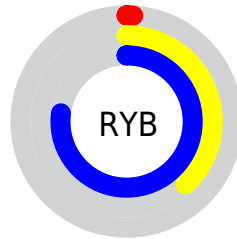

- Red (1%)
- Yellow (38%)
- Blue (77%)