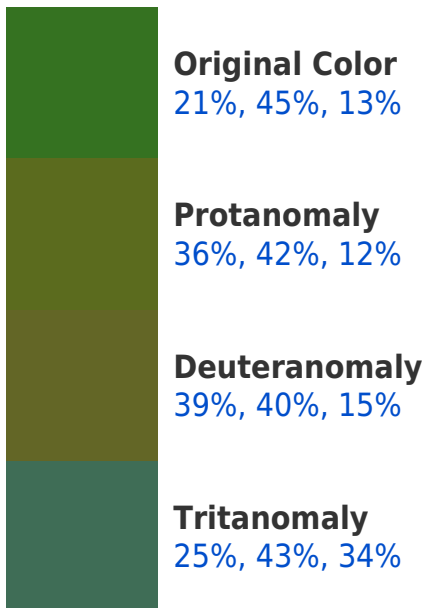

## Background

This preview shows how black text looks on a background with the RGBPercent color 21%, 45%, 13%.

This preview shows how white text looks on a background with the RGBPercent color 21%, 45%, 13%.

# Color Blindness Simulation

Color vision deficiency is a very complex topic, and I could not describe the different causes any better than Wikipedia does, so if you want to learn more, you should check out their [article about color blindness](#).

## Dichromacy

**Tritanopia**  
27%, 42%, 45%

# Trichromacy