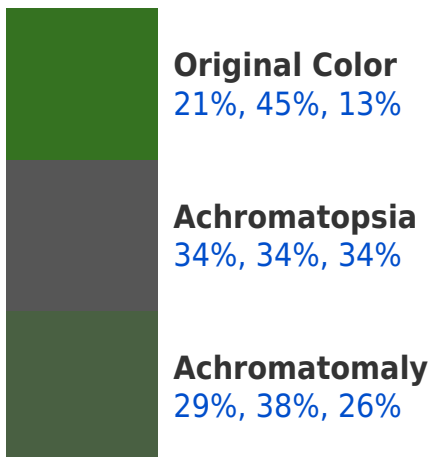

## Background

This preview shows how black text looks on a background with the RGBPercent color 21%, 45%, 13%.

This preview shows how white text looks on a background with the RGBPercent color 21%, 45%, 13%.

## Dichromacy

**Tritanopia**  
27%, 42%, 45%

# Trichromacy

# Monochromacy