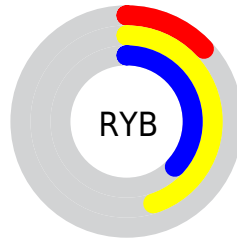

## Conversions Part 2

<b>Format</b>	<b>Color</b>
<a href="#">RYB</a>	<a href="#">33, 115, 94</a>
Decimal	<a href="#">3568417</a>
CIELab	<a href="#">42.89, -35.87, 37.58</a>
CIELCh	<a href="#">43, 51.952, 133.662</a>
Yxy	<a href="#">13.0870, 0.3212, 0.5336</a>
Android (android.graphics.Color)	<a href="#">4281758497 (0xFF367321)</a>
YUV	<a href="#">87.4130, -26.8256, -29.3032</a>
Hunter-Lab	<a href="#">36.1760, -24.4454, 19.4873</a>

# Details

The RGBPercent color **21%, 45%, 13%** is a dark color, and the websafe version is hex **336600**. A complement of this color would be **37%, 13%, 45%**, and the grayscale version is **34%, 34%, 34%**.

A 20% lighter version of the original color is **42%, 66%, 32%**, and **0%, 26%, 0%** is the 20% darker color. If you saturate the color by 10%, you get **18%, 45%, 9%**, and if you desaturate by 10%, it is **24%, 45%, 18%**.

# Distribution

Red (21%)

Green (45%)

Blue (13%)

Red (13%)

Yellow (45%)

Blue (37%)

Cyan (53%)