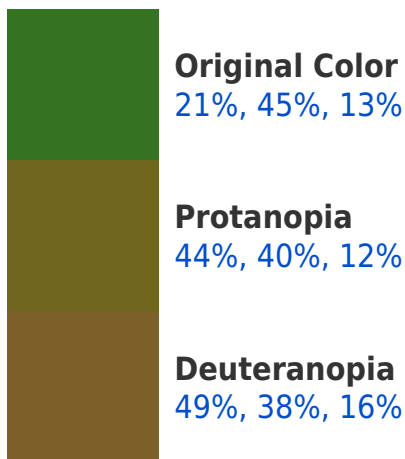

# Black Background

This preview shows how the RGBPercent color 21%, 45%, 13% looks on a black background.

# RGBPercent 21%, 45%, 13%

## Background

This preview shows how black text looks on a background with the RGBPercent color 21%, 45%, 13%.

This preview shows how white text looks on a background with the RGBPercent color 21%, 45%, 13%.

## Dichromacy

**Tritanopia**  
27%, 42%, 45%