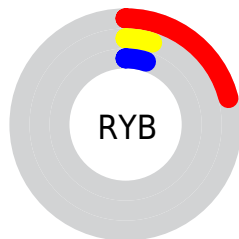

# Details

The RGBPercent color **21%, 5%, 5%** is a dark color, and the websafe version is hex **330000**. A complement of this color would be **5%, 21%, 21%**, and the grayscale version is **10%, 10%, 10%**.

A 20% lighter version of the original color is **41%, 22%, 22%**, and **0%, 0%, 0%** is the 20% darker color. If you saturate the color by 10%, you get **21%, 3%, 3%**, and if you desaturate by 10%, it is **21%, 7%, 7%**.

# Distribution

Red (21%)

Green (5%)

Blue (5%)

Red (21%)

Yellow (5%)

Blue (5%)

Cyan (0%)