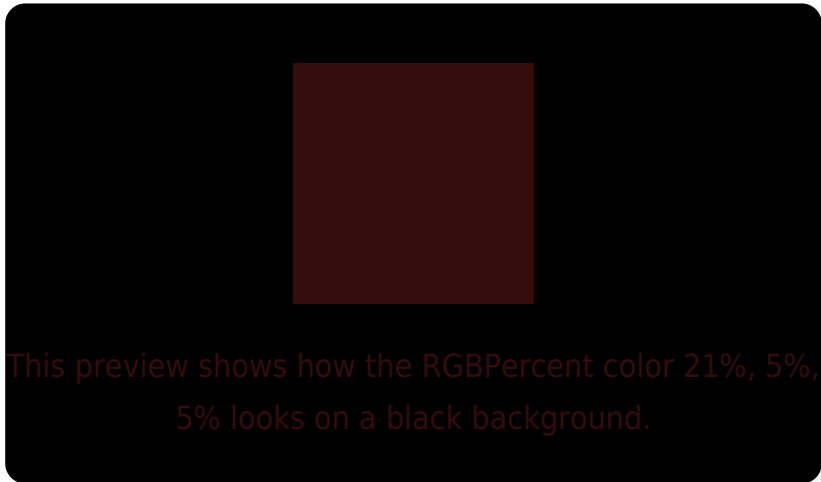

## White Background

This preview shows how the RGBPercent color 21%, 5%, 5% looks on a white background.

# Black Background