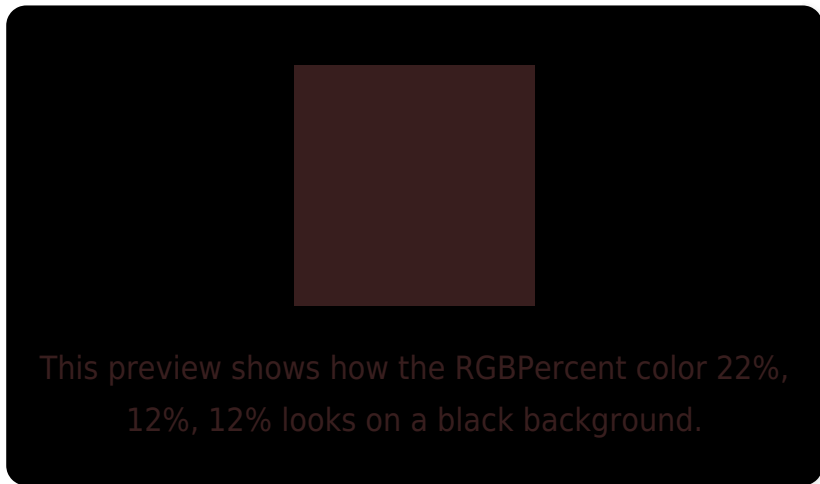

Black Background

Color Contrast Check

Large Text (above 18pt) WCAG AA × Fail

Any Text WCAG AA × Fail

Large Text (above 18pt) WCAG AAA × Fail

Any Text WCAG AAA × Fail

If you want to check with other color combinations, try the [Color Contrast Checker](#).