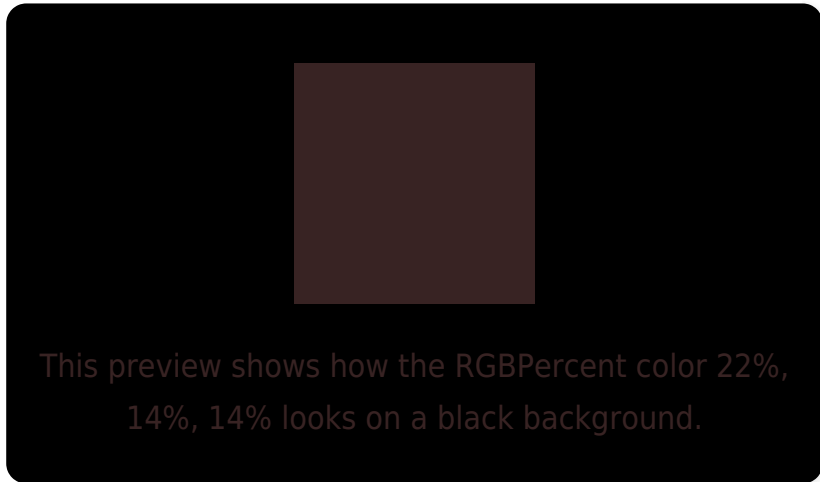

Black Background

Color Contrast Check

Large Text (above 18pt) WCAG AA × Fail

Any Text WCAG AA × Fail

Large Text (above 18pt) WCAG AAA × Fail

Any Text WCAG AAA × Fail

If you want to check with other color combinations, try the [Color Contrast Checker](#).