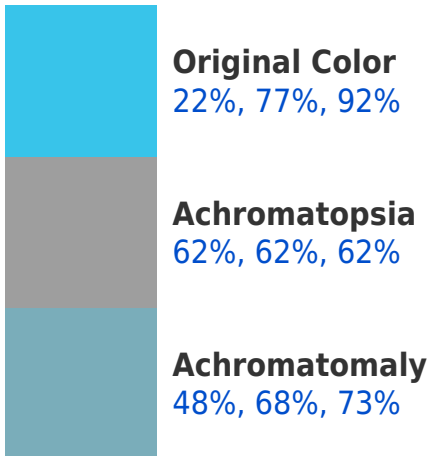

Monochromacy