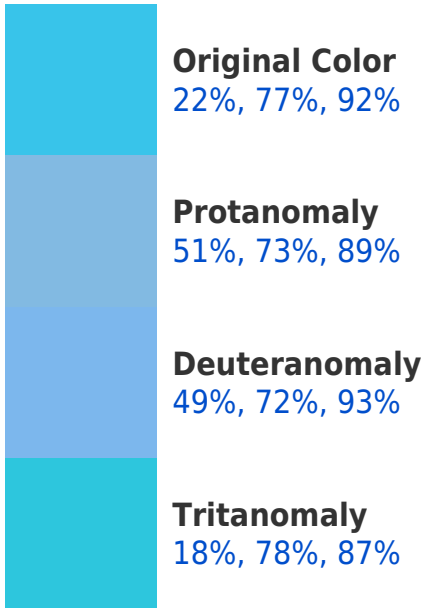

## Background

This preview shows how black text looks on a background with the RGBPercent color 22%, 77%, 92%.

This preview shows how white text looks on a background with the RGBPercent color 22%, 77%, 92%.

# Color Blindness Simulation

Color vision deficiency is a very complex topic, and I could not describe the different causes any better than Wikipedia does, so if you want to learn more, you should check out their [article about color blindness](#).

## Dichromacy

**Tritanopia**  
15%, 78%, 85%

# Trichromacy