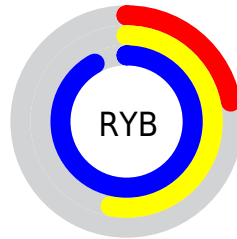

- Red (22%)
- Yellow (53%)
- Blue (92%)