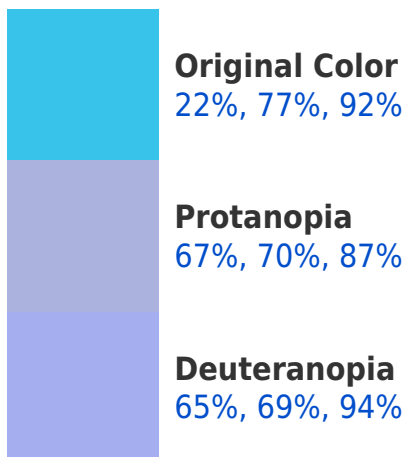

Color Blindness Simulation

Color vision deficiency is a very complex topic, and I could not describe the different causes any better than Wikipedia does, so if you want to learn more, you should check out their [article about color blindness](#).

Dichromacy