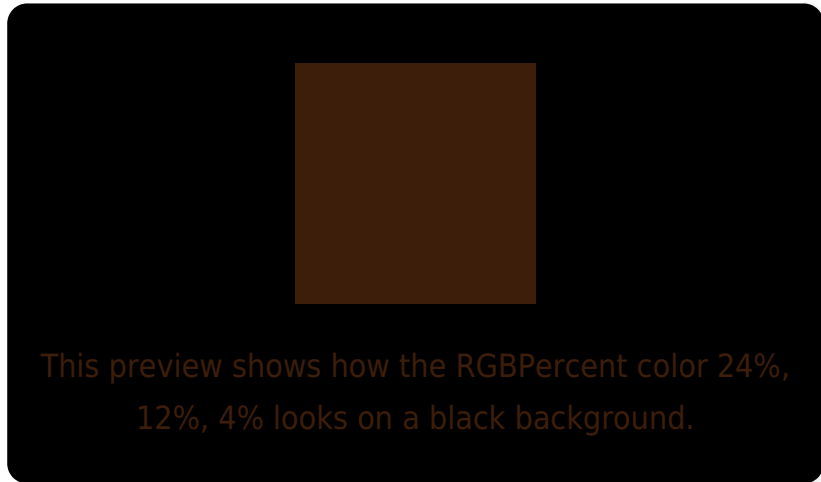

## White Background

This preview shows how the RGBPercent color 24%, 12%, 4% looks on a white background.

# Black Background