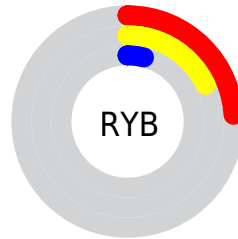

# Details

The RGBPercent color **24%, 12%, 4%** is a dark color, and the websafe version is hex **330000**. A complement of this color would be **4%, 16%, 24%**, and the grayscale version is **15%, 15%, 15%**.

A 20% lighter version of the original color is **44%, 29%, 21%**, and **0%, 0%, 0%** is the 20% darker color. If you saturate the color by 10%, you get **24%, 11%, 2%**, and if you desaturate by 10%, it is **24%, 13%, 6%**.

# Distribution

 Red (24%)

 Green (12%)

 Blue (4%)

 Red (24%)

 Yellow (18%)

 Blue (4%)

 Cyan (0%)