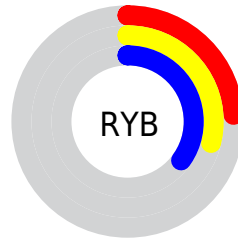

Details

The RGBPercent color **24%, 32%, 35%** is a dark color, and the websafe version is hex **336666**. A complement of this color would be **35%, 27%, 24%**, and the grayscale version is **30%, 30%, 30%**.

A 20% lighter version of the original color is **43%, 51%, 55%**, and **6%, 15%, 17%** is the 20% darker color. If you saturate the color by 10%, you get **20%, 31%, 35%**, and if you desaturate by 10%, it is **27%, 33%, 35%**.

Distribution

 Red (24%)

 Green (32%)

 Blue (35%)

 Red (24%)

 Yellow (29%)

 Blue (35%)

 Cyan (31%)

28%, 32%, 27%

Rectangle

The Rectangle color scheme consists of four colors that form a rectangle on the color wheel.

24%, 32%, 35%

29%, 31%, 36%

36%, 29%, 27%

32%, 31%, 25%

Sweetspot