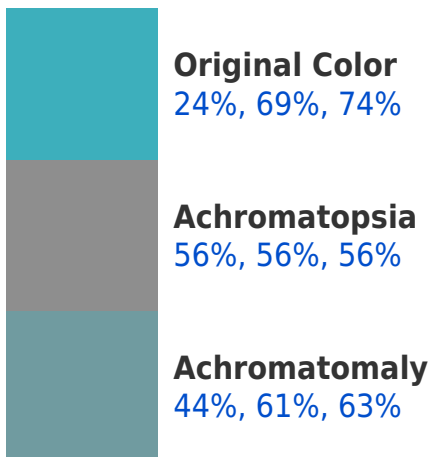

Large Text (above 18pt) WCAG AAA ✓ Pass

Any Text WCAG AAA ✓ Pass

If you want to check with other color combinations, try the [Color Contrast Checker](#).

RGBPercent 24%, 69%, 74%

Background

This preview shows how black text looks on a background with the RGBPercent color 24%, 69%, 74%.

This preview shows how white text looks on a background with the RGBPercent color 24%, 69%, 74%.

Color Blindness Simulation

Color vision deficiency is a very complex topic, and I could not describe the different causes any better than Wikipedia does, so if you want to learn more, you should check out their [article about color blindness](#).

Dichromacy

Tritanopia
24%, 69%, 75%

Trichromacy

Monochromacy

CSS Examples

Text

The CSS property to change the color of the text to RGBPercent 24%, 69%, 74% is called "color". The color property can be set on classes, ids or directly on the HTML element.

This example shows how text in the color `rgb(24%, 69%, 74%)` looks like.

```
.text, #text, p{  
    color:rgb(24%, 69%, 74%)  
}
```

If you want to add a text shadow in that color use the text-shadow property, you can generate a text shadow directly with our [CSS Text Shadow Generator](#).