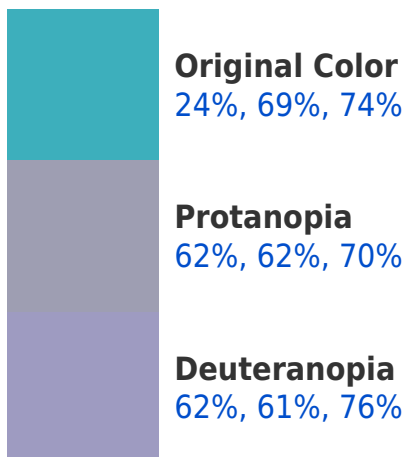

Color Blindness Simulation

Color vision deficiency is a very complex topic, and I could not describe the different causes any better than Wikipedia does, so if you want to learn more, you should check out their [article about color blindness](#).

Dichromacy