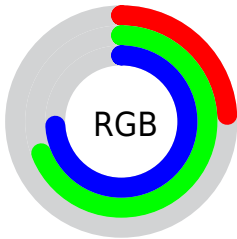

Distribution

- Red (24%)
- Green (69%)
- Blue (74%)