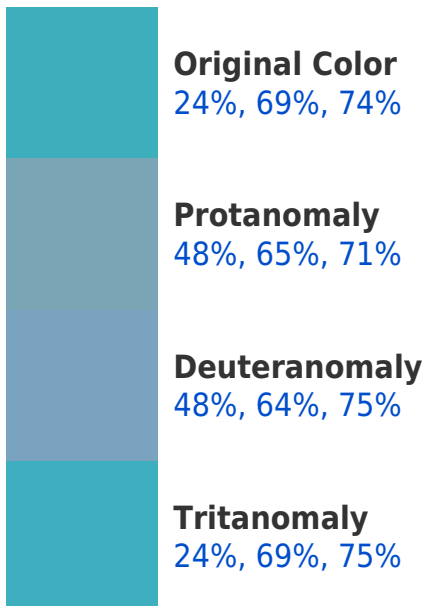

A 20% lighter version of the original color is **49%, 91%, 96%**, and **0%, 48%, 53%** is the 20% darker color. If you saturate the color by 10%, you get **16%, 68%, 74%**, and if you desaturate by 10%, it is **31%, 70%, 74%**.

Large Text (above 18pt) WCAG AAA ✓ Pass

Any Text WCAG AAA ✓ Pass

If you want to check with other color combinations, try the [Color Contrast Checker](#).

RGBPercent 24%, 69%, 74%

Background

This preview shows how black text looks on a background with the RGBPercent color 24%, 69%, 74%.

This preview shows how white text looks on a background with the RGBPercent color 24%, 69%, 74%.

Color Blindness Simulation

Color vision deficiency is a very complex topic, and I could not describe the different causes any better than Wikipedia does, so if you want to learn more, you should check out their [article about color blindness](#).

Dichromacy

Tritanopia
24%, 69%, 75%

Trichromacy

Monochromacy

CSS Examples

Text

The CSS property to change the color of the text to RGBPercent 24%, 69%, 74% is called "color". The color property can be set on classes, ids or directly on the HTML element.