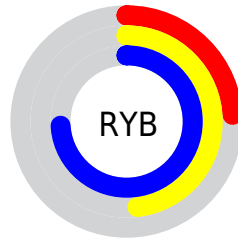

Conversions

Conversions Part 2

Format	Color
RYB	61, 122, 189
Decimal	4042941
CIELab	66.28, -27.59, -15.91
CIElCh	66, 31.854, 209.972
Yxy	35.6906, 0.2298, 0.3083
Android (android.graphics.Color)	4282233021 (0xFF3DB0BD)
YUV	143.0970, 22.6302, -71.9991
Hunter-Lab	59.7416, -25.0554, -11.2370

Details

The RGBPercent color **24%, 69%, 74%** is a dark color, and the websafe version is hex **339999**. A complement of this color would be **74%, 29%, 24%**, and the grayscale version is **56%, 56%, 56%**.

A 20% lighter version of the original color is **49%, 91%, 96%**, and **0%, 48%, 53%** is the 20% darker color. If you saturate the color by 10%, you get **16%, 68%, 74%**, and if you desaturate by 10%, it is **31%, 70%, 74%**.

Distribution

-  Red (24%)
-  Green (69%)
-  Blue (74%)

-  Red (24%)
-  Yellow (48%)
-  Blue (74%)

-  Cyan (68%)
-  Magenta (7%)
-  Yellow (0%)
-  Black (26%)

-  Cyan (76%)
-  Magenta (31%)
-  Yellow (26%)