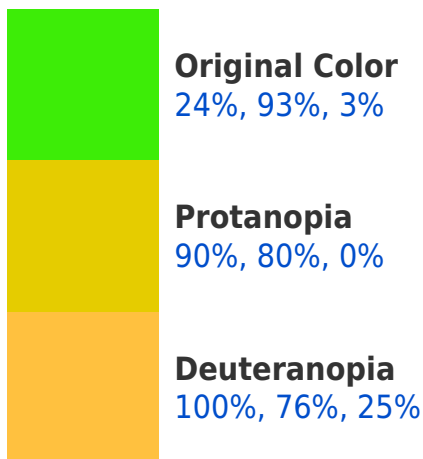

Color Blindness Simulation

Color vision deficiency is a very complex topic, and I could not describe the different causes any better than Wikipedia does, so if you want to learn more, you should check out their [article about color blindness](#).

Dichromacy