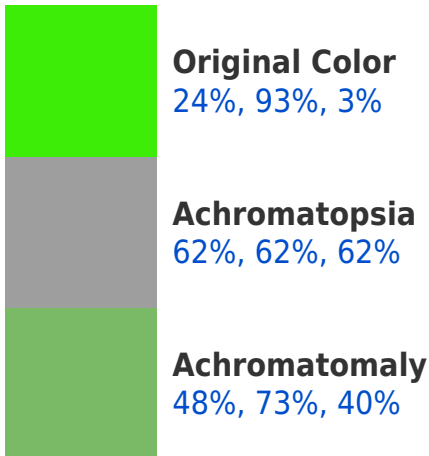

100%, 50%, 24%

Rectangle

The Rectangle color scheme consists of four colors that form a rectangle on the color wheel.

24%, 93%, 3%

0%, 98%, 85%

100%, 59%, 100%

100%, 25%, 77%

Sweetspot

This preview shows how white text looks on a background with the RGBPercent color 24%, 93%, 3%.

Color Blindness Simulation

Color vision deficiency is a very complex topic, and I could not describe the different causes any better than Wikipedia does, so if you want to learn more, you should check out their [article about color blindness](#).

Dichromacy

Tritanopia
45%, 86%, 93%

Trichromacy

Monochromacy

CSS Examples

Text

The CSS property to change the color of the text to RGBPercent 24%, 93%, 3% is called "color". The color property can be set on classes, ids or directly on the HTML element.

This example shows how text in the color `rgb(24%, 93%, 3%)` looks like.

```
.text, #text, p{  
    color:rgb(24%, 93%, 3%)  
}
```

If you want to add a text shadow in that color use the text-shadow property, you can generate a text shadow directly with our [CSS Text Shadow Generator](#).