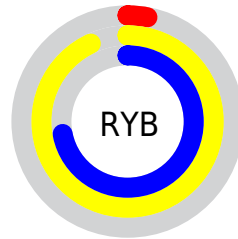

Red (3%)

Yellow (93%)

Blue (72%)