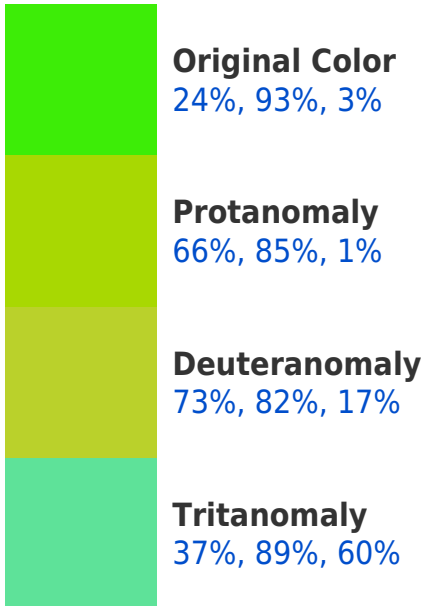

Large Text (above 18pt) WCAG AAA ✓ Pass

Any Text WCAG AAA ✓ Pass

If you want to check with other color combinations, try the [Color Contrast Checker](#).

RGBPercent 24%, 93%, 3%

Background

This preview shows how black text looks on a background with the RGBPercent color 24%, 93%, 3%.

This preview shows how white text looks on a background with the RGBPercent color 24%, 93%, 3%.

Color Blindness Simulation

Color vision deficiency is a very complex topic, and I could not describe the different causes any better than Wikipedia does, so if you want to learn more, you should check out their [article about color blindness](#).

Dichromacy

Tritanopia
45%, 86%, 93%

Trichromacy

Monochromacy

CSS Examples

Text

The CSS property to change the color of the text to RGBPercent 24%, 93%, 3% is called "color". The color property can be set on classes, ids or directly on the HTML element.