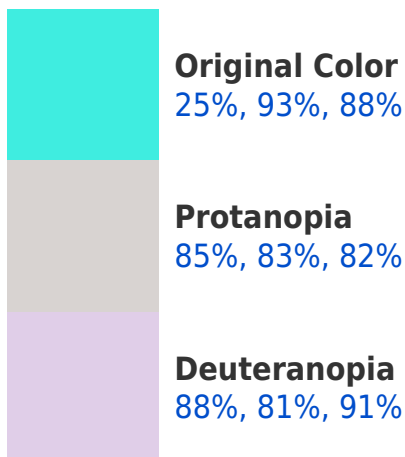

93%, 53%, 25%

47%, 42%, 43%

72%, 0%, 5%

22%, 0%, 2%

Previews

White Background

This preview shows how the RGBPercent color 25%, 93%, 88% looks on a white background.

Color Contrast Check

RGBPercent 25%, 93%, 88%

Background

This preview shows how black text looks on a background with the RGBPercent color 25%, 93%, 88%.

This preview shows how white text looks on a background with the RGBPercent color 25%, 93%, 88%.

Color Blindness Simulation

Color vision deficiency is a very complex topic, and I could not describe the different causes any better than Wikipedia does, so if you want to learn more, you should check out their [article about color blindness](#).

Dichromacy

Tritanopia
32%, 91%, 99%

Trichromacy

Original Color

25%, 93%, 88%

Protanomaly

63%, 87%, 84%

Deuteranomaly