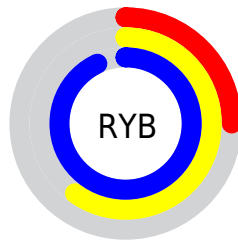

- Red (25%)
- Yellow (60%)
- Blue (93%)