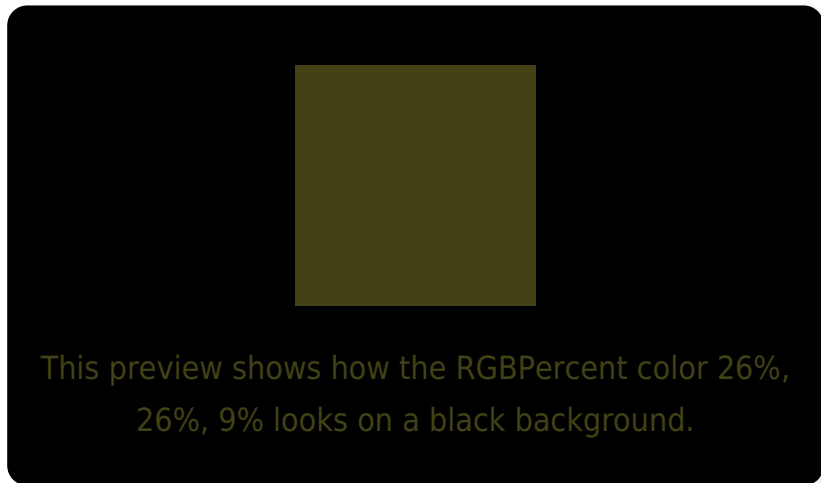

## White Background

This preview shows how the RGBPercent color 26%, 26%, 9% looks on a white background.

# Black Background