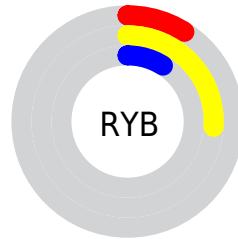

## Conversions Part 2

<b>Format</b>	<b>Color</b>
<b>R<sub>YB</sub></b>	23, 66, 23
Decimal	4342295
CIE Lab	27.19, -6.81, 25.76
CIE LCh	27, 26.642, 104.820
Yxy	5.1619, 0.3944, 0.4641
Android (android.graphics.Color)	4282532375 (0xFF424217)
YUV	61.0980, -18.7823, 4.2991
Hunter-Lab	22.7199, -5.2933, 11.7987

# Details

The RGBPercent color **26%, 26%, 9%** is a dark color, and the websafe version is hex **333300**. A complement of this color would be **9%, 9%, 26%**, and the grayscale version is **24%, 24%, 24%**.

A 20% lighter version of the original color is **45%, 45%, 27%**, and **7%, 9%, 0%** is the 20% darker color. If you saturate the color by 10%, you get **26%, 26%, 6%**, and if you desaturate by 10%, it is **26%, 26%, 12%**.

# Distribution

Red (26%)

Green (26%)

Blue (9%)

Red (9%)

Yellow (26%)

Blue (9%)

Cyan (0%)