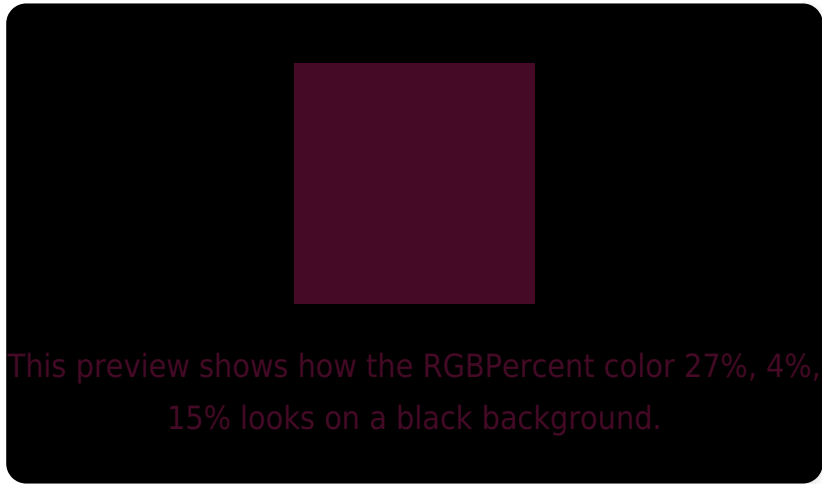

## White Background

This preview shows how the RGBPercent color 27%, 4%, 15% looks on a white background.

# Black Background