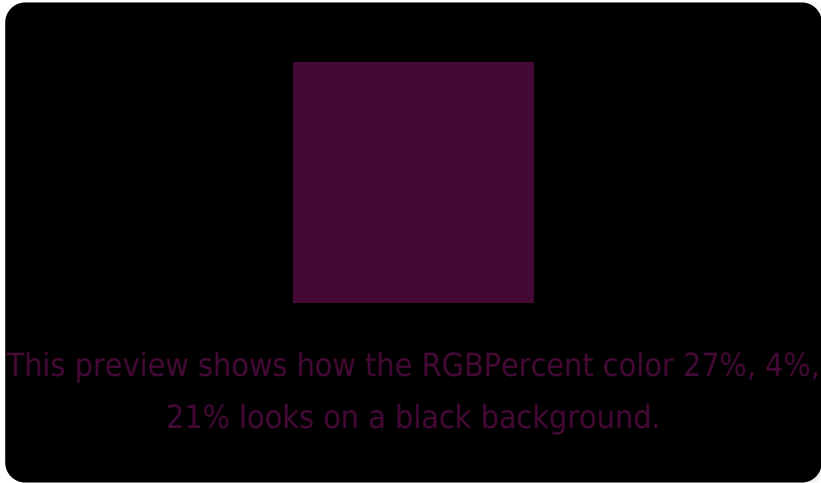

## White Background

This preview shows how the RGBPercent color 27%, 4%, 21% looks on a white background.

# Black Background