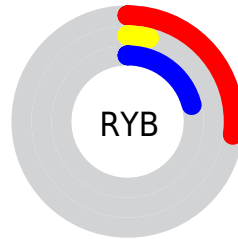

- Red (27%)
- Yellow (4%)
- Blue (21%)