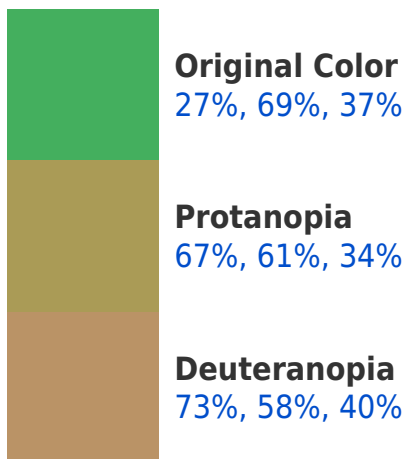

# RGBPercent 27%, 69%, 37%

## Background

This preview shows how black text looks on a background with the RGBPercent color 27%, 69%, 37%.

This preview shows how white text looks on a background with the RGBPercent color 27%, 69%, 37%.

# Color Blindness Simulation

Color vision deficiency is a very complex topic, and I could not describe the different causes any better than Wikipedia does, so if you want to learn more, you should check out their [article about color blindness](#).

## Dichromacy

**Tritanopia**  
36%, 65%, 71%