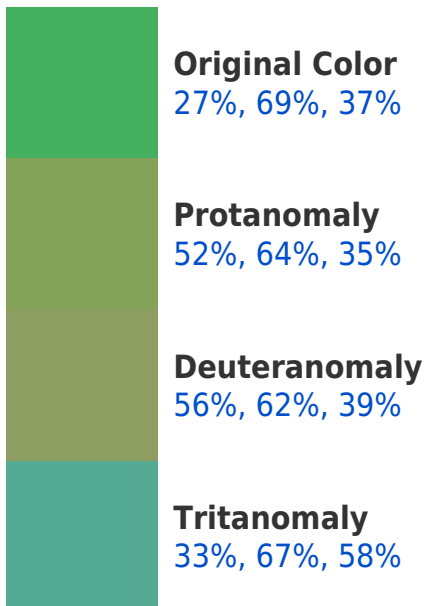

## Background

This preview shows how black text looks on a background with the RGBPercent color 27%, 69%, 37%.

This preview shows how white text looks on a background with the RGBPercent color 27%, 69%, 37%.

# Color Blindness Simulation

Color vision deficiency is a very complex topic, and I could not describe the different causes any better than Wikipedia does, so if you want to learn more, you should check out their [article about color blindness](#).

## Dichromacy

**Tritanopia**  
36%, 65%, 71%

# Trichromacy