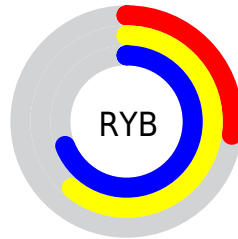

## Conversions Part 2

Format	Color
<a href="#">RYB</a>	<a href="#">69, 156, 176</a>
Decimal	<a href="#">4567134</a>
CIELab	<a href="#">64.25, -48.52, 32.80</a>
CIELCh	<a href="#">64, 58.562, 145.941</a>
Yxy	<a href="#">33.1052, 0.2893, 0.4790</a>
Android (android.graphics.Color)	<a href="#">4282757214 (0xFF45B05E)</a>
YUV	<a href="#">134.6590, -20.0449, -57.5829</a>
Hunter-Lab	<a href="#">57.5372, -38.6578, 23.7800</a>

# Details

The RGBPercent color **27%, 69%, 37%** is a dark color, and the websafe version is hex **66CC66**. A complement of this color would be **69%, 27%, 59%**, and the grayscale version is **53%, 53%, 53%**.

A 20% lighter version of the original color is **50%, 91%, 57%**, and **0%, 48%, 18%** is the 20% darker color. If you saturate the color by 10%, you get **20%, 69%, 32%**, and if you desaturate by 10%, it is **34%, 69%, 42%**.

# Distribution

Red (27%)

Green (69%)

Blue (37%)

Red (27%)

Yellow (61%)

Blue (69%)

Cyan (61%)