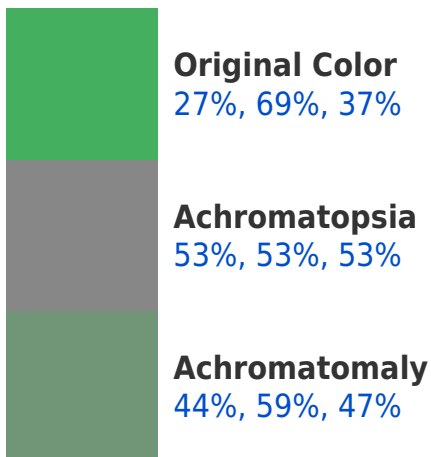

## Background

This preview shows how black text looks on a background with the RGBPercent color 27%, 69%, 37%.

This preview shows how white text looks on a background with the RGBPercent color 27%, 69%, 37%.

## Dichromacy

**Tritanopia**  
36%, 65%, 71%

# Trichromacy

# Monochromacy