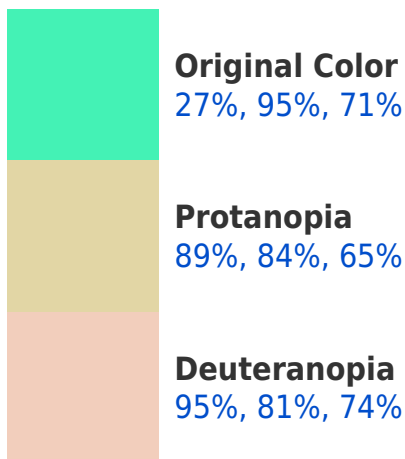

95%, 36%, 27%

48%, 43%, 45%

73%, 0%, 26%

23%, 0%, 8%

Previews

White Background

This preview shows how the RGBPercent color 27%, 95%, 71% looks on a white background.

Color Contrast Check

RGBPercent 27%, 95%, 71%

Background

This preview shows how black text looks on a background with the RGBPercent color 27%, 95%, 71%.

This preview shows how white text looks on a background with the RGBPercent color 27%, 95%, 71%.

Color Blindness Simulation

Color vision deficiency is a very complex topic, and I could not describe the different causes any better than Wikipedia does, so if you want to learn more, you should check out their [article about color blindness](#).

Dichromacy

Tritanopia
40%, 91%, 99%

Trichromacy

Original Color

27%, 95%, 71%

Protanomaly

66%, 88%, 67%

Deuteranomaly