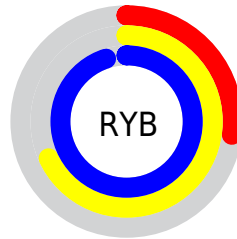

- Red (27%)
- Yellow (68%)
- Blue (95%)