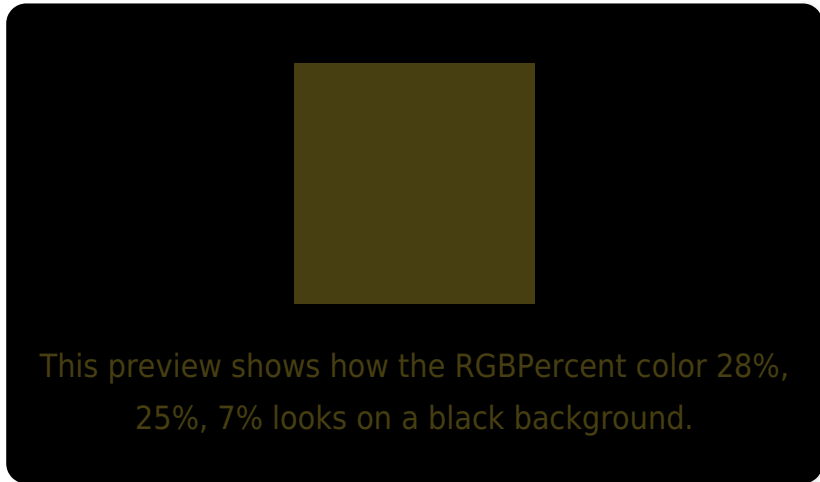

## White Background

This preview shows how the RGBPercent color 28%, 25%, 7% looks on a white background.

# Black Background