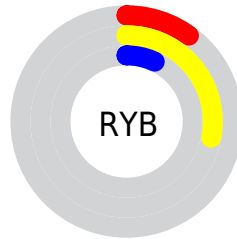

# Details

The RGBPercent color **28%, 25%, 7%** is a dark color, and the websafe version is hex **333300**. A complement of this color would be **7%, 10%, 28%**, and the grayscale version is **24%, 24%, 24%**.

A 20% lighter version of the original color is **47%, 44%, 25%**, and **9%, 9%, 0%** is the 20% darker color. If you saturate the color by 10%, you get **28%, 25%, 4%**, and if you desaturate by 10%, it is **28%, 25%, 10%**.

# Distribution

Red (28%)

Green (25%)

Blue (7%)

Red (10%)

Yellow (28%)

Blue (7%)

Cyan (0%)