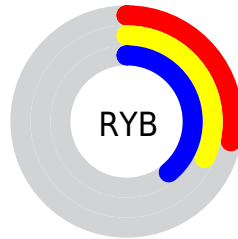

- Red (28%)
- Yellow (32%)
- Blue (39%)