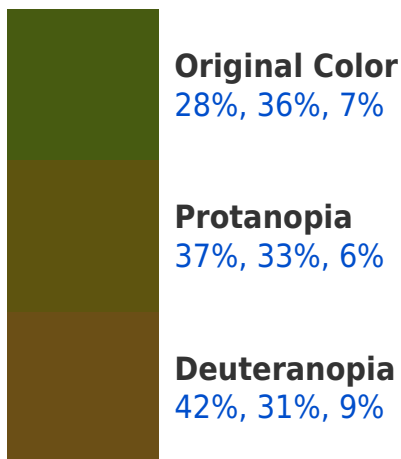

**RGBPercent 28%, 36%, 7%**

## **Background**

This preview shows how black text looks on a background with the RGBPercent color 28%, 36%, 7%.

This preview shows how white text looks on a background with the RGBPercent color 28%, 36%, 7%.

# Color Blindness Simulation

Color vision deficiency is a very complex topic, and I could not describe the different causes any better than Wikipedia does, so if you want to learn more, you should check out their [article about color blindness](#).

## Dichromacy

**Tritanopia**  
31%, 33%, 36%