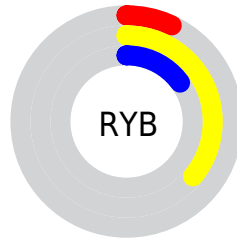

# Details

The RGBPercent color **28%, 36%, 7%** is a dark color, and the websafe version is hex **666600**. A complement of this color would be **15%, 7%, 36%**, and the grayscale version is **31%, 31%, 31%**.

A 20% lighter version of the original color is **48%, 56%, 26%**, and **9%, 18%, 0%** is the 20% darker color. If you saturate the color by 10%, you get **27%, 36%, 4%**, and if you desaturate by 10%, it is **29%, 36%, 11%**.

# Distribution

Red (28%)

Green (36%)

Blue (7%)

Red (7%)

Yellow (36%)

Blue (15%)

Cyan (22%)