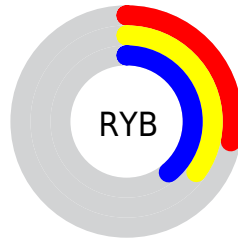

## Conversions Part 2

<b>Format</b>	<b>Color</b>
<b>R<sub>YB</sub></b>	71, 90, 99
Decimal	4678484
CIE <sub>Lab</sub>	39.59, -13.95, 5.37
CIE <sub>LCh</sub>	40, 14.944, 158.961
Yxy	11.0064, 0.2930, 0.3690
Android (android.graphics.Color)	4282868564 (0xFF476354)
YUV	88.9180, -2.4246, -15.7141
Hunter-Lab	33.1759, -11.0401, 5.2048

# Details

The RGBPercent color **28%, 39%, 33%** is a dark color, and the websafe version is hex **336666**. A complement of this color would be **39%, 28%, 34%**, and the grayscale version is **35%, 35%, 35%**.

A 20% lighter version of the original color is **47%, 59%, 53%**, and **10%, 20%, 15%** is the 20% darker color. If you saturate the color by 10%, you get **24%, 39%, 31%**, and if you desaturate by 10%, it is **32%, 39%, 35%**.

# Distribution

Red (28%)

Green (39%)

Blue (33%)

Red (28%)

Yellow (35%)

Blue (39%)

Cyan (28%)