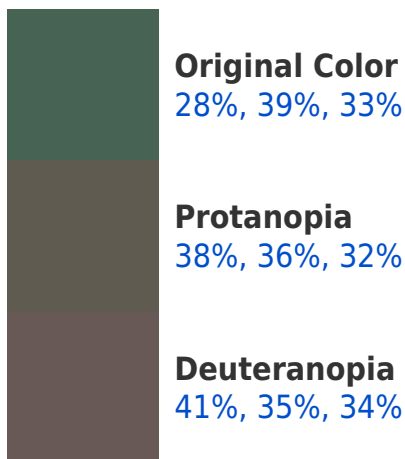

# Black Background

This preview shows how the RGBPercent color 28%, 39%, 33% looks on a black background.

# RGBPercent 28%, 39%, 33%

## Background

This preview shows how black text looks on a background with the RGBPercent color 28%, 39%, 33%.

This preview shows how white text looks on a background with the RGBPercent color 28%, 39%, 33%.

## Dichromacy

**Tritanopia**  
29%, 38%, 41%