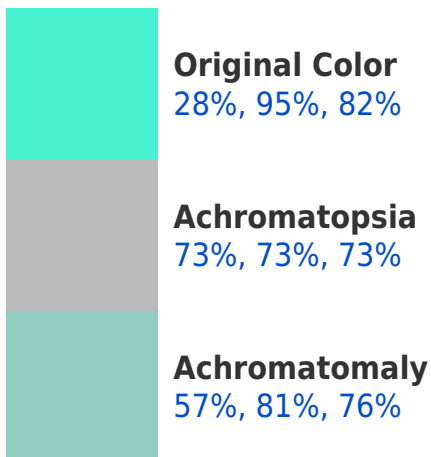

## Background

This preview shows how black text looks on a background with the RGBPercent color 28%, 95%, 82%.

This preview shows how white text looks on a background with the RGBPercent color 28%, 95%, 82%.

## Dichromacy

**Tritanopia**  
37%, 93%, 100%

# Trichromacy

# Monochromacy