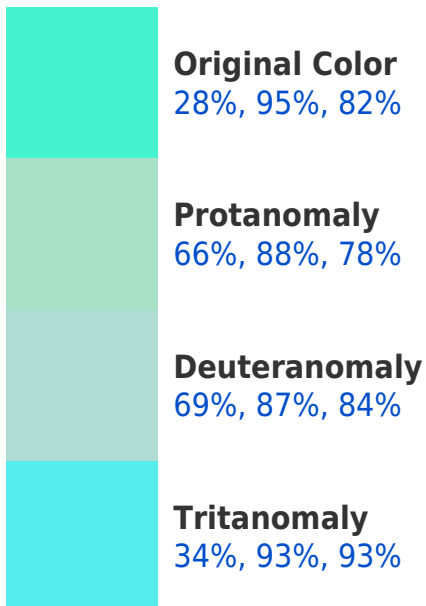

## Background

This preview shows how black text looks on a background with the RGBPercent color 28%, 95%, 82%.

This preview shows how white text looks on a background with the RGBPercent color 28%, 95%, 82%.

# Color Blindness Simulation

Color vision deficiency is a very complex topic, and I could not describe the different causes any better than Wikipedia does, so if you want to learn more, you should check out their [article about color blindness](#).

## Dichromacy

**Tritanopia**  
37%, 93%, 100%

# Trichromacy