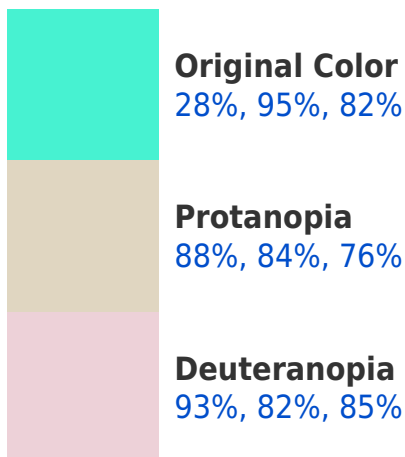

# Black Background

This preview shows how the RGBPercent color 28%, 95%, 82% looks on a black background.

# RGBPercent 28%, 95%, 82%

## Background

This preview shows how black text looks on a background with the RGBPercent color 28%, 95%, 82%.

This preview shows how white text looks on a background with the RGBPercent color 28%, 95%, 82%.

## Dichromacy

**Tritanopia**  
37%, 93%, 100%