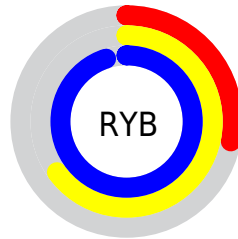

## Conversions Part 2

Format	Color
R <sub>Y</sub> B	71, 166, 242
Decimal	4715217
CIE Lab	86.81, -50.65, 3.50
CIE LCh	87, 50.766, 176.049
Yxy	69.6164, 0.2459, 0.3723
Android (android.graphics.Color)	4282905297 (0xFF47F2D1)
YUV	187.1090, 10.7923, -101.8276
Hunter-Lab	83.4364, -47.6557, 7.6681

# Details

The RGBPercent color **28%, 95%, 82%** is a light color, and the websafe version is hex **66FFCC**. The color can be described as light washed cyan. A complement of this color would be **95%, 28%, 41%**, and the grayscale version is **73%, 73%, 73%**.

A 20% lighter version of the original color is **55%, 100%, 100%**, and **0%, 73%, 61%** is the 20% darker color. If you saturate the color by 10%, you get **18%, 95%, 80%**, and if you desaturate by 10%, it is **38%, 95%, 84%**.

# Distribution

- Red (28%)
- Green (95%)
- Blue (82%)

- Red (28%)
- Yellow (65%)
- Blue (95%)

- Cyan (71%)
- Magenta (0%)
- Yellow (14%)
- Black (5%)

- Cyan (72%)
- Magenta (5%)
- Yellow (18%)