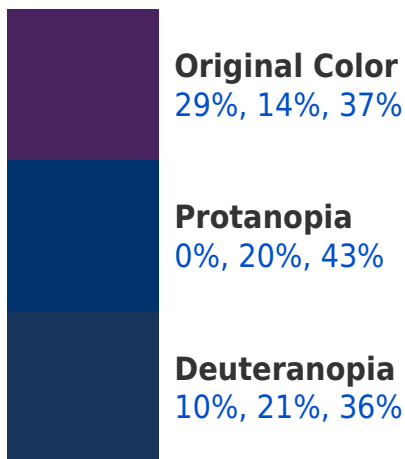

# RGBPercent 29%, 14%, 37%

## Background

This preview shows how black text looks on a background with the RGBPercent color 29%, 14%, 37%.

This preview shows how white text looks on a background with the RGBPercent color 29%, 14%, 37%.

# Color Blindness Simulation

Color vision deficiency is a very complex topic, and I could not describe the different causes any better than Wikipedia does, so if you want to learn more, you should check out their [article about color blindness](#).

## Dichromacy

**Tritanopia**  
26%, 19%, 20%