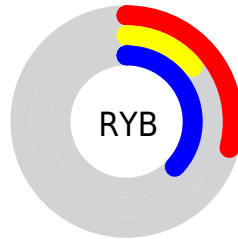

## Conversions Part 2

<b>Format</b>	<b>Color</b>
<b>R<sub>YB</sub></b>	74, 36, 94
Decimal	4858974
CIE <sub>Lab</sub>	21.99, 29.40, -27.83
CIE <sub>LCh</sub>	22, 40.479, 316.575
Yxy	3.5120, 0.2732, 0.1751
Android (android.graphics.Color)	4283049054 (0xFF4A245E)
YUV	53.9740, 19.7328, 17.5628
Hunter-Lab	18.7403, 19.3836, -21.8774

# Details

The RGBPercent color **29%, 14%, 37%** is a dark color, and the websafe version is hex **663366**. A complement of this color would be **22%, 37%, 14%**, and the grayscale version is **21%, 21%, 21%**.

A 20% lighter version of the original color is **49%, 33%, 57%**, and **12%, 0%, 19%** is the 20% darker color. If you saturate the color by 10%, you get **28%, 10%, 37%**, and if you desaturate by 10%, it is **30%, 18%, 37%**.

# Distribution

- Red (29%)
- Green (14%)
- Blue (37%)

- Red (29%)
- Yellow (14%)
- Blue (37%)

- Cyan (22%)
- Magenta (62%)
- Yellow (0%)
- Black (63%)

- Cyan (71%)
- Magenta (86%)
- Yellow (63%)