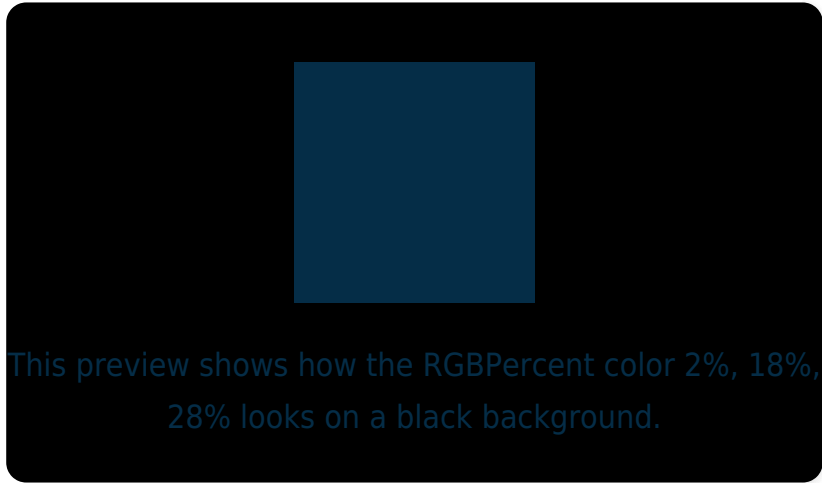

## White Background

This preview shows how the RGBPercent color 2%, 18%, 28% looks on a white background.

# Black Background