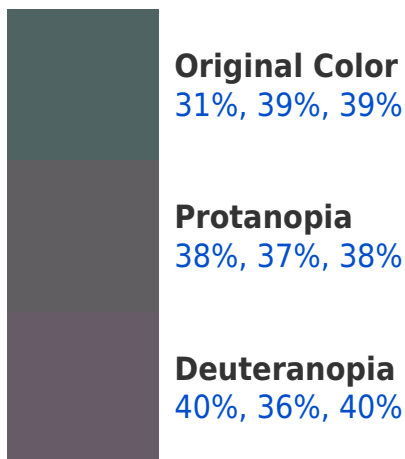

Any Text WCAG AAA × Fail

Black Background

This preview shows how the RGBPercent color 31%, 39%, 39% looks on a black background.

Color Contrast Check

Large Text (above 18pt) WCAG AA ✓ Pass

Any Text WCAG AA × Fail

Large Text (above 18pt) WCAG AAA × Fail

Any Text WCAG AAA × Fail

If you want to check with other color combinations, try the [Color Contrast Checker](#).

RGBPercent 31%, 39%, 39%

Background

This preview shows how black text looks on a background with the RGBPercent color 31%, 39%, 39%.

This preview shows how white text looks on a background with the RGBPercent color 31%, 39%, 39%.

Color Blindness Simulation

Color vision deficiency is a very complex topic, and I could not describe the different causes any better than Wikipedia does, so if you want to learn more, you should check out their [article about color blindness](#).

Dichromacy

Tritanopia
31%, 38%, 42%

Trichromacy

Original Color

31%, 39%, 39%

Protanomaly

35%, 38%, 38%

Deuteranomaly