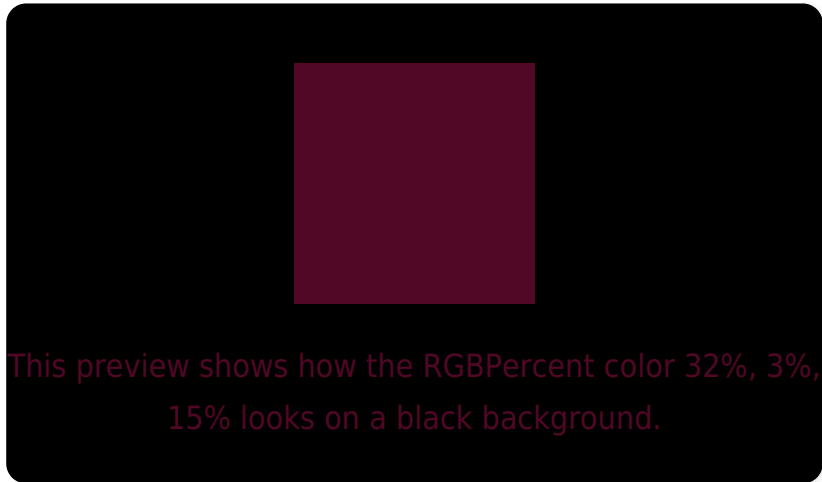

## White Background

This preview shows how the RGBPercent color 32%, 3%, 15% looks on a white background.

# Black Background