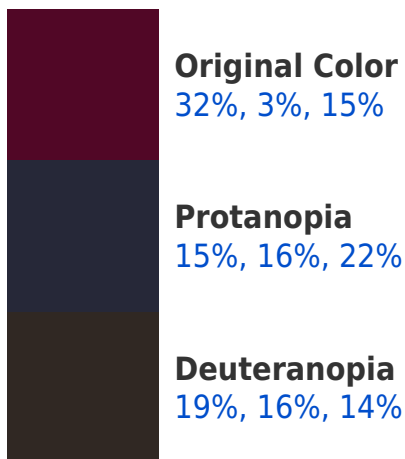

# RGBPercent 32%, 3%, 15%

## Background

This preview shows how black text looks on a background with the RGBPercent color 32%, 3%, 15%.

This preview shows how white text looks on a background with the RGBPercent color 32%, 3%, 15%.

## Dichromacy

**Tritanopia**  
32%, 6%, 6%

# Trichromacy