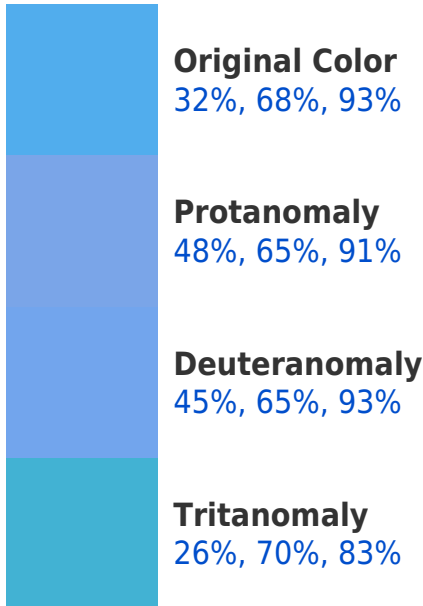

## Background

This preview shows how black text looks on a background with the RGBPercent color 32%, 68%, 93%.

This preview shows how white text looks on a background with the RGBPercent color 32%, 68%, 93%.

# Color Blindness Simulation

Color vision deficiency is a very complex topic, and I could not describe the different causes any better than Wikipedia does, so if you want to learn more, you should check out their [article about color blindness](#).

## Dichromacy

**Tritanopia**  
23%, 71%, 77%

# Trichromacy