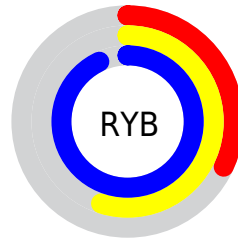

# Details

The RGBPercent color **32%, 68%, 93%** is a light color, and the websafe version is hex **3399CC**. The color can be described as light muted azure. A complement of this color would be **93%, 57%, 32%**, and the grayscale version is **60%, 60%, 60%**.

A 20% lighter version of the original color is **57%, 89%, 100%**, and **0%, 47%, 71%** is the 20% darker color. If you saturate the color by 10%, you get **23%, 64%, 93%**, and if you desaturate by 10%, it is **41%, 72%, 93%**.

# Distribution

Red (32%)

Green (68%)

Blue (93%)

Red (32%)

Yellow (55%)

Blue (93%)

Cyan (66%)