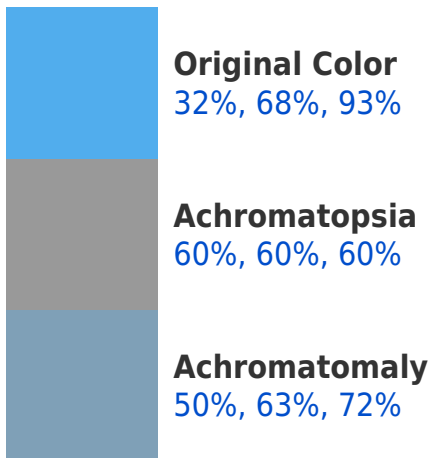

Monochromacy