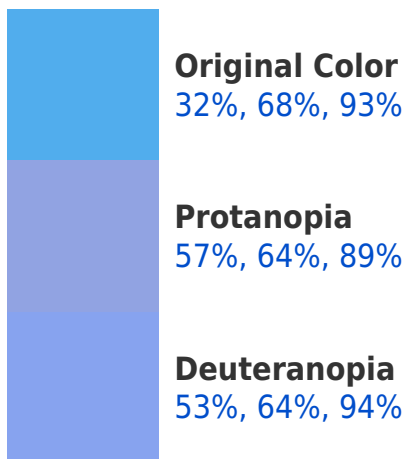

Color Blindness Simulation

Color vision deficiency is a very complex topic, and I could not describe the different causes any better than Wikipedia does, so if you want to learn more, you should check out their [article about color blindness](#).

Dichromacy