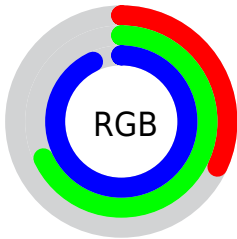

Distribution

Red (32%)

Green (68%)

Blue (93%)