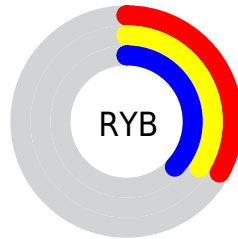

Details

The RGBPercent color **33%, 35%, 37%** is a dark color, and the websafe version is hex **666666**. A complement of this color would be **37%, 35%, 33%**, and the grayscale version is **35%, 35%, 35%**.

A 20% lighter version of the original color is **53%, 55%, 56%**, and **15%, 17%, 19%** is the 20% darker color. If you saturate the color by 10%, you get **29%, 33%, 37%**, and if you desaturate by 10%, it is **37%, 37%, 37%**.

Distribution

Red (33%)

Green (35%)

Blue (37%)

Red (33%)

Yellow (34%)

Blue (37%)

Cyan (11%)